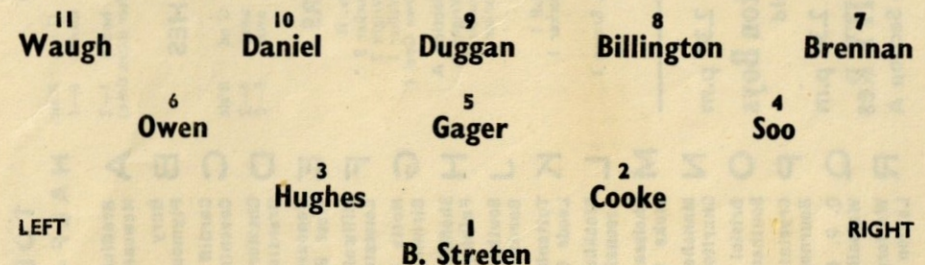

Referee : Mr. L. E. GIBBS (Reading)

Linesmen: Mr. T. C. HOCKNEY (Red Flag) Mr. M. W. HILLIER (Blue Flag)