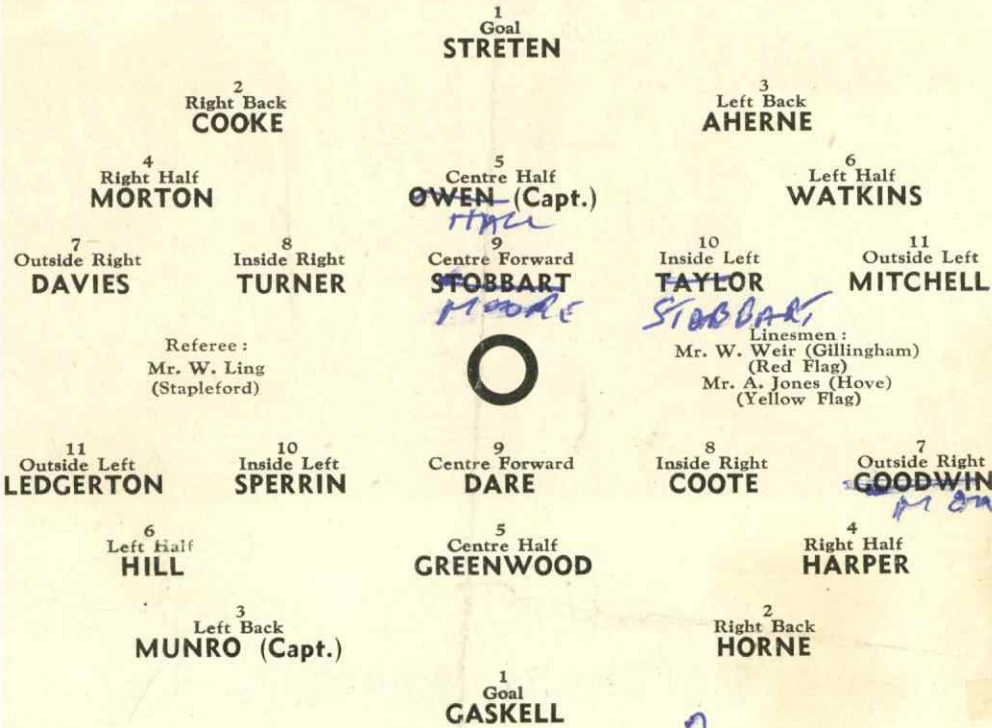

BRENTFORD 2

MONDAY, 18th FEBRUARY, 1952

KICK-OFF 2.15 p.m.

LUTON TOWN ³

Colours—Shirts: White. Knickers: Black. Stockings: Black, White Tops.

Colours—Shirts: Red and White Stripes. Knickers: Black with White Seam. Stockings: Black, Red and White Ringed Tops.