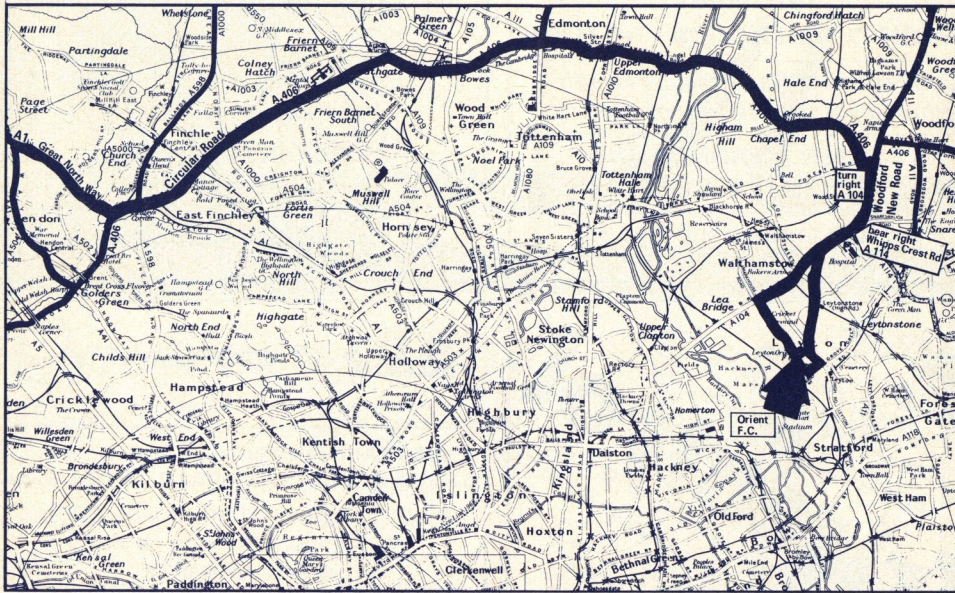

TOWN TRAVEL

ORIENT v LUTON TOWN

Saturday 20th March 1976 Kick off: 3.00 pm

Leave Luton via the Dunstable Road towards the M1 Motorway. Proceed South on the M1 until the A1 intersection. Continue along the A1 Great North Way and along the A406 North Circular Road. Continue through Finchley, Southgate, Edmonton and Chapel End. Turn right (see map) at the junction with the A104 (Woodford New Road) and then bear right at the junction of the A104 Whipps Crest Road along Lea Bridge Road (A194). Follow signs for Orient F.C. (see map).

FOOTBALL LEAGUE DIVISION TWO

ORIENT v LUTON TOWN

TRICENTROL COACHES

Depart: Dunstable, The Square 12.00 noon
Luton, Maple Road .. 12.30 pm
FARE 80p

See our new 1976 brochure for mini tours in the U.K. and to the Continent—from £11.50.