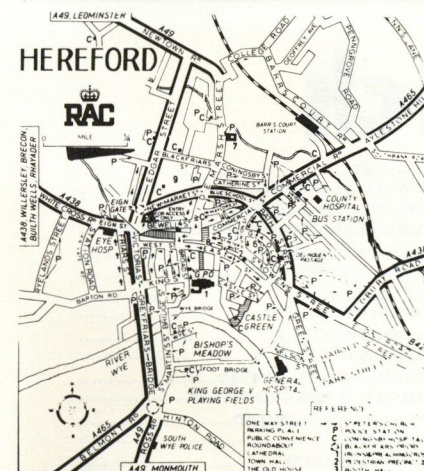

Next away game HEREFORD UNITED

BLACKPOOL
A583/M55 to Broughton junction M6 18 miles
M6/M5 south to intersection 5. M5 junction A38 144 miles
A38 to Worcester junction A4103 152 miles
A4103/A465 to Hereford 175 miles

Entering Hereford on the A465 turn right at the traffic lights into Blue School Street keeping ahead through traffic lights to the roundabout at Edgar Street. Turn right here and the ground is on your right in 200 yards opposite a car park.