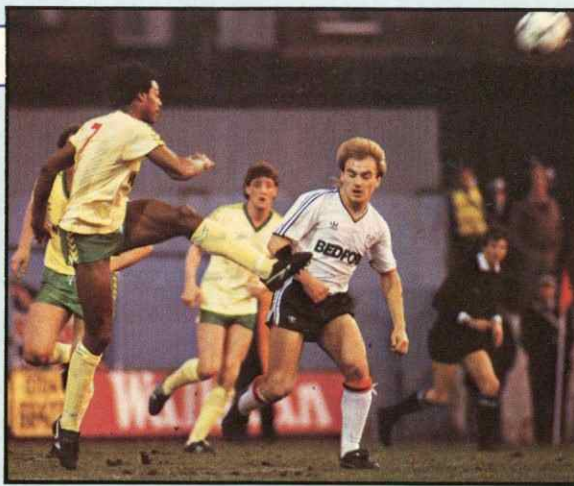

BACKTRACK

Tuesday 16th April
LUTON TOWN 3
NORWICH CITY 1
Attendance: 8,794

The Town continued their fight to climb the table by beating Norwich City at Kenilworth Road. After the defeat by Everton in the FA Cup semi-final it was understandable that they started very cautiously and Norwich made the most of attacking the Town's defence by taking the lead. Mike Channon was left unmarked at the far post and he netted his 11th goal of the season.

Whatever was said at half-time worked wonders as the Town pulled themselves together and started to play the football that has become their trademark. David Moss, in the side deputising for the injured Harford, set the ball rolling when he crossed a perfect pass to Emeka Nwajiobi who headed in at the far post. He then scored from the penalty spot after a challenge from Watson on Stein was thought to be unfair. This decision brought about a strong protest from the City players and four of their defence were booked by the referee. In the dying minutes of the match Nwajiobi scored his second goal to put the game well beyond City's reach.

The crowd was again disappointing after the large numbers that travelled to Villa Park and one supporter gave Steve Foster a bouquet of flowers which I am sure made him feel a little embarrassed.

Norwich's Mark Barham clears the ball, under pressure from David Preece with David Moss in support.