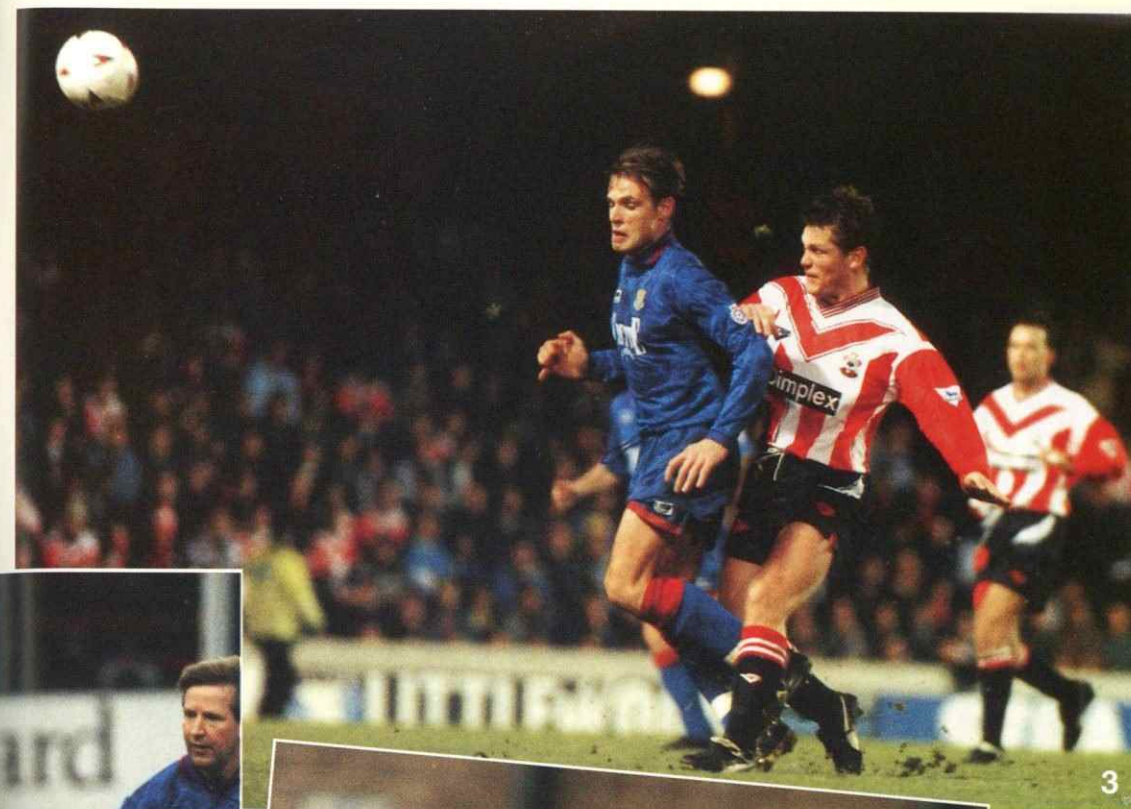

SAINTS v SOUTHEND

**FA CUP
ROUND 3**

**SAINTS 2
SOUTHEND 0   7/1/95**

1. Monkou and Benali clear the danger.
2. Dodd gets away from Whelan
3. Magilton in midfield tussle.
4. Le Tissier holds off a strong challenge.

SAINTS SEASON 1994/95

Key: Goalscorers in Bold. CCC=Coca Cola Cup. FAC+ Football Association Cup. Substituted player

DATE OPPONENTS V RES ATT POS