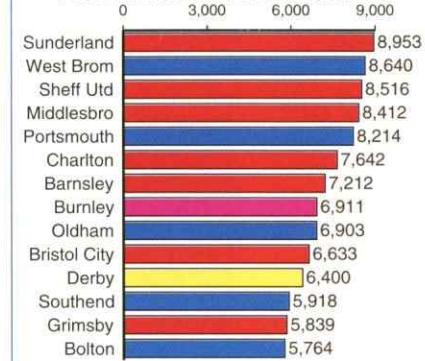

Kenilworth Road Gates

When Luton have Scored and Conceded

Average Goals per Match

Goal Scorers

League Results so Far and Gate

Opposition	Score	Goals
Oldham	Kenilworth Road	2-1 6,903
Barnsley	Oakwell	1-3 4,808
Charlton	Kenilworth Road	0-1 7,642
Notts County	Meadow Lane	1-0 6,249
Sunderland	Kenilworth Road	3-0 8,953
Reading	Elm Park	0-0 11,623
West Brom	The Hawthorns	0-1 14,392
Derby	Kenilworth Road	0-0 6,400
Sheff Utd	Kenilworth Road	3-6 8,516
Swindon	County Ground	2-1 9,455
Portsmouth	Kenilworth Road	2-0 8,214
Oldham	Boundary Park	0-0 7,907
Wolves	Molineux	3-2 26,749
Grimsby	Kenilworth Road	1-2 5,839
Barnsley	Kenilworth Road	0-1 7,212
Sheff Utd	Brammall Lane	3-1 13,317
Middlesbro	Kenilworth Road	5-1 8,412
Stoke	Victoria Ground	2-1 11,712
Bristol City	Kenilworth Road	0-1 6,633
Millwall	The Den	0-0 7,150
Watford	Vicarage Road	4-2 8,880
Bolton	Kenilworth Road	0-3 5,764
Burnley	Kenilworth Road	0-1 6,911
Port Vale	Vale Park	1-0 8,541
Tranmere	Prenton Park	2-4 5,480
Southend	Kenilworth Road	2-2 5,918
Derby	Baseball Ground	0-0 13,060
West Brom	Kenilworth Road	1-1 8,640