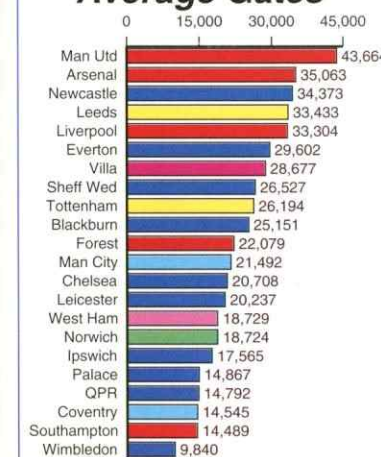

Average Gates