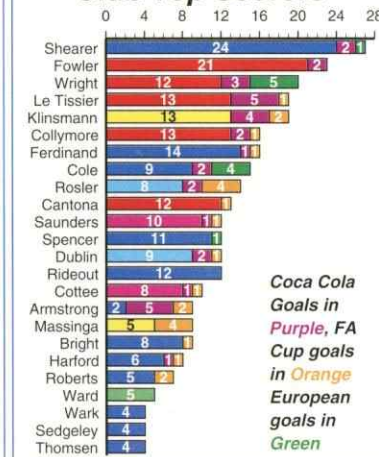

How the Goals have been Scored

Average Gates

Club Top Scorers

Yellow & Red Cards

Steve Moran is running on to a perfectly-weighted through ball.....

But is it perfect? He's well clear of the defence, but might the advancing keeper beat him to it?