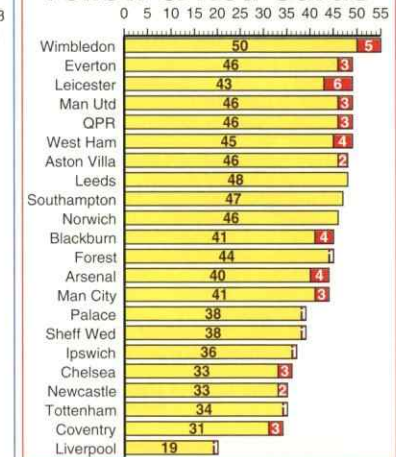

How the Goals have been Scored

Average Gates

Club Top Scorers

Yellow & Red Cards

Steve Moran is running on to a perfectly-weighted through ball.....

But is it perfect? He's well clear of the defence, but might the advancing keeper beat him to it?