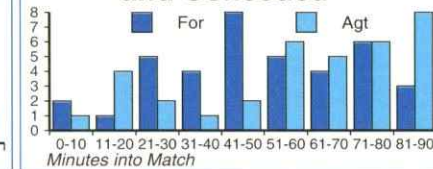

Kenilworth Road Gates

When Luton have Scored and Conceded

Average Goals per Match

Goal Scorers

League Results so Far and Gate

Opposition	Score	Goals
Oldham	Kenilworth Road	2-1 6,903
Barnsley	Oakwell	1-3 4,808
Charlton	Kenilworth Road	0-1 7,642
Notts County	Meadow Lane	1-0 6,249
Sunderland	Kenilworth Road	3-0 8,953
Reading	Elm Park	0-0 11,623
West Brom	The Hawthorns	0-1 14,392
Derby	Kenilworth Road	0-0 6,400
Sheff Utd	Kenilworth Road	3-6 8,516
Swindon	County Ground	2-1 9,455
Portsmouth	Kenilworth Road	2-0 8,214
Oldham	Boundary Park	0-0 7,907
Wolves	Molineux	3-2 26,749
Grimsby	Kenilworth Road	1-2 5,839
Barnsley	Kenilworth Road	0-1 7,212
Sheff Utd	Brammall Lane	3-1 13,317
Middlesbro	Kenilworth Road	5-1 8,412
Stoke	Victoria Ground	2-1 11,712
Bristol City	Kenilworth Road	0-1 6,633
Millwall	The Den	0-0 7,150
Watford	Vicarage Road	4-2 8,880
Bolton	Kenilworth Road	0-3 5,764
Burnley	Kenilworth Road	0-1 6,911
Port Vale	Vale Park	1-0 8,541
Tranmere	Prenton Park	2-4 5,480
Southend	Kenilworth Road	2-2 5,918
Derby	Baseball Ground	0-0 13,060
West Brom	Kenilworth Road	1-1 8,640