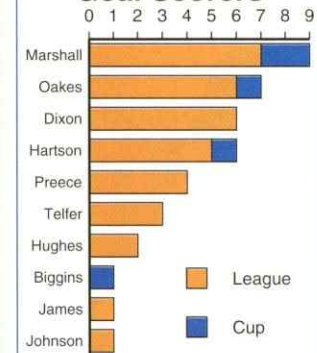

Kenilworth Road Gates

When Luton have Scored and Conceded

Average Goals per Match

Goal Scorers

League Results so Far and Gate

Opposition	Score	Goals
Oldham	Kenilworth Road	2-1 6,903
Barnsley	Oakwell	1-3 4,808
Charlton	Kenilworth Road	0-1 7,642
Notts County	Meadow Lane	1-0 6,249
Sunderland	Kenilworth Road	3-0 8,953
Reading	Elm Park	0-0 11,623
West Brom	The Hawthorns	0-1 14,392
Derby	Kenilworth Road	0-0 6,400
Sheff Utd	Kenilworth Road	3-6 8,516
Swindon	County Ground	2-1 9,455
Portsmouth	Kenilworth Road	2-0 8,214
Oldham	Boundary Park	0-0 7,907
Wolves	Molineux	3-2 26,749
Grimsby	Kenilworth Road	1-2 5,839
Barnsley	Kenilworth Road	0-1 7,212
Sheff Utd	Brammall Lane	3-1 13,317
Middlesbro	Kenilworth Road	5-1 8,412
Stoke	Victoria Ground	2-1 11,712
Bristol City	Kenilworth Road	0-1 6,633
Millwall	The Den	0-0 7,150
Watford	Vicarage Road	4-2 8,880
Bolton	Kenilworth Road	0-3 5,764
Burnley	Kenilworth Road	0-1 6,911
Port Vale	Vale Park	1-0 8,541
Tranmere	Prenton Park	2-4 5,480
Southend	Kenilworth Road	2-2 5,918
Derby	Baseball Ground	0-0 13,060
West Brom	Kenilworth Road	1-1 8,640