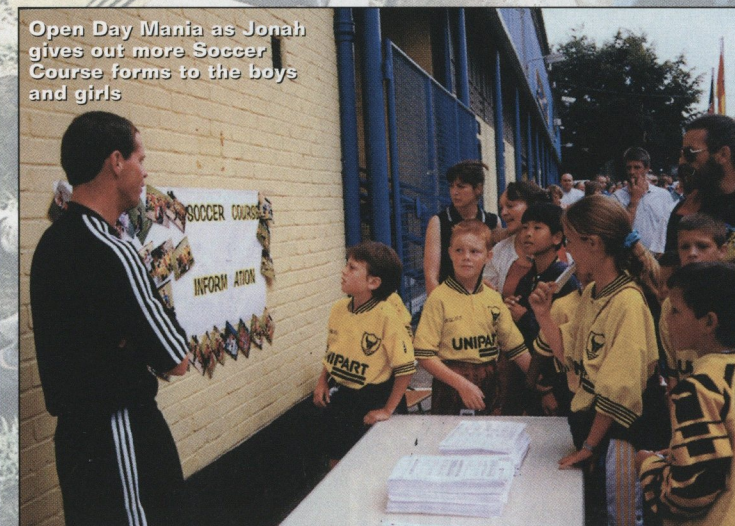

Birthdays

Happy birthday to Taurean King who was 13 on the 16th.

Open Day Mania as Jonah gives out more Soccer Course forms to the boys and girls