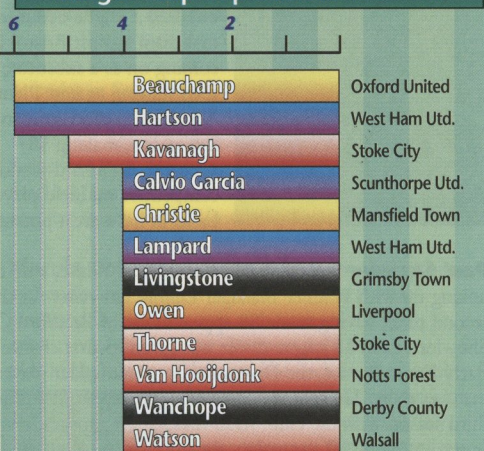

League Cup Semi-Final Appearances

League Cup Top Scorers 1997-98

Leading Aggregate scores last season

- Stockport 6 Mansfield 3
- Doncaster 0 Forest 8
- Fulham 4 Wycombe 4
- Plymouth 3 Oxford 5
- Shrewsbury 3 Brentford 5
- Bolton 4 Orient 4
- Best Home win
Blackburn 6 Preston 0
- Best Away win
Doncaster 0 Forest 8