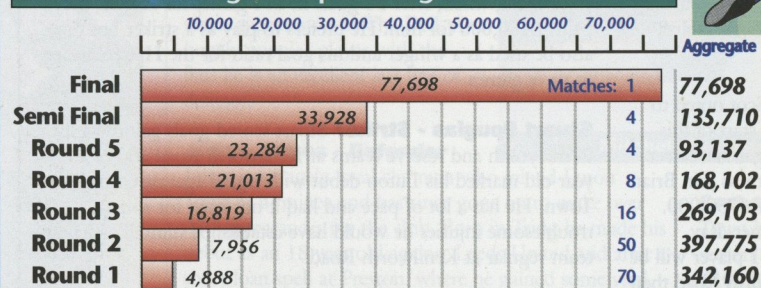

League Cup Semi-Final Appearances

League Cup Top Scorers 1997-98

Leading Aggregate scores last season

- Stockport 6 Mansfield 3
- Doncaster 0 Forest 8
- Fulham 4 Wycombe 4
- Plymouth 3 Oxford 5
- Shrewsbury 3 Brentford 5
- Bolton 4 Orient 4
- Best Home win
Blackburn 6 Preston 0
- Best Away win
Doncaster 0 Forest 8

1997-98 League Cup Average Attendances

Total Att
1,483,685
Games
153
Average Att. per match
9,697

Good evening and welcome to this evening's match against Luton Town in the Worthington Cup.

I would like to welcome all of our guests to tonight's game and hope they have an enjoyable time here at The Manor.