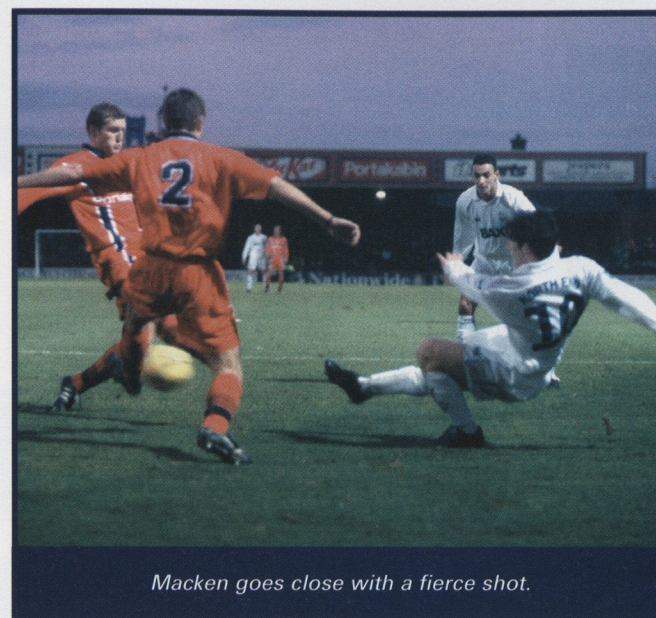

Macken goes close with a fierce shot.

Clearly in disagreement with North End's record signing in the discussion that followed, Tinkler shoved Appleton in the chest to earn himself a matching yellow card to the one the referee was already preparing for the initial offence and he subsequently headed for an early shower.

At the beginning of the second half Ryan Kidd showed obvious discomfort with an ankle injury he had sustained early in the game and he came off to be replaced by Jason Harris. He went to left wing, with David Eyres dropping back to cover the full back slot.

Preston Target

As is so often the case when a team is reduced in number, York pulled the stops out to try and make up for the missing member. Richard Cresswell, a recent Preston target, caused a few problems with his pace and strength, but the Preston defence held firm, in particular Michael Jackson, who was unflappable.

As the game wore on York perhaps started to notice their extra exertion and North End began

to find a little extra room. With twenty minutes remaining the men in white shirts produced a lovely piece of football to finally unlock the home side and grab the all important goal. Appleton picked up possession around midway and fed the ball forward for Macken. He took a couple of touches before slipping the ball through for Nogan, who timed his run superbly well to leave the defence flat footed, before beating Mimms from 18 yards.

Final Whistle

Inevitably, as York threw caution to the wind and committed more men forward, North End suddenly began to find bigger gaps to exploit at the back and in truth, could have added to the scoreline before the final whistle.

The three points were a massive boost, though, and at the conclusion of the game, the team received a deserved ovation from the travelling army. Clearly, this is a Preston side that has the guts and determination to succeed and that will stand them in great stead in the coming weeks.