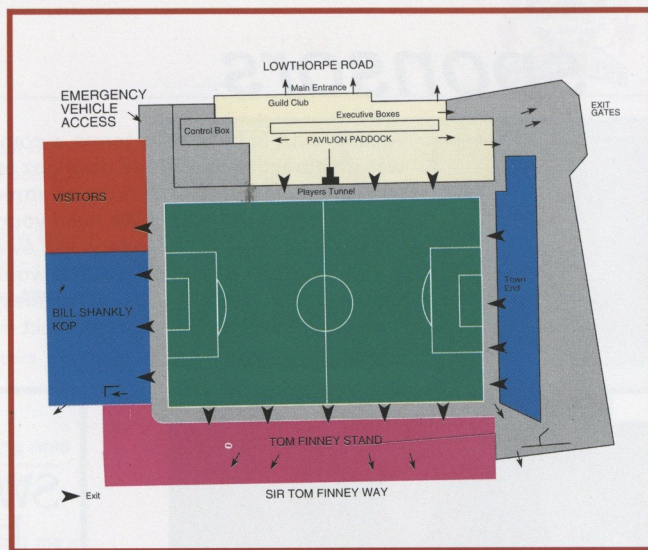

Emergency Procedure

In the event of an emergency at Deepdale requiring evacuation of the ground in part or whole, spectators are requested to remain where they are and listen for announcements over the public address system. The announcements may direct spectators in a specified area of the ground and require evacuation through exit gates to the outside of the ground or through perimeter exit gates onto the pitch. Club Stewards and Police Officers will assist in directing spectators to the safest locations.

If requested to vacate a specified area of the ground, spectators should do so calmly and quickly as they can to assist in a safe and speedy evacuation.

ALL EMERGENCY ANNOUNCEMENTS WILL BE PRECEDED WITH A CHIME

Visiting Views

Lennie Lawrence

Luton boss Lennie Lawrence is well acquainted with the frustrations of life as a football manager. Back on the second Saturday of the season, his Hatters side played hosts to North End and held them to a 1-1 draw in a real game of two halves. In the following weeks, Luton continued to make good progress and retain their place in the upper echelons of Nationwide League Division Two with some very favourable results. However, since then the side have suffered from a period of relative indifference and now hold a mid table position in the league, as well as 19th place in the current form table. Lennie feels he knows the reasons behind this and his initial query of 'How's your pitch?' gave some indication as to his current concerns.

Recent dip

'We've certainly dipped in the last six weeks or so', he admitted. 'We've got four or five key injuries at the moment, which obviously hasn't helped matters. We operate slightly differently to Preston in terms of our squad. I know you have a fairly small squad up there. We probably have 31 or 32 pro's here, but a good 20 or so are players we have brought through from our youth policy and at this time of year, when the fixtures pile up and the pitches get heavy, there is always the danger that it takes it out of them. I think that has been happening just lately.'

There can be few things more frustrating than seeing your side start off so well and then falter slightly as the campaign draws on. With that in mind, one wonders how Lennie views the current outlook for his young squad.

Real test

'To be honest, I see this game as a real test for us', he said. 'We've just had games against Colchester and Wycombe and come away with a draw and a win. I think we should really have had all six points, but it's certainly encouraging and I hope it's a sign that we are coming out of our recent run. However, Preston will pose an entirely different threat to those two sides, because they are a much better team, we know that. I've been very impressed by Preston this year. They show a lot of character and spirit, they are all men and they don't show any obvious weaknesses. So yes, we know it will be a difficult game, but it will be a good yardstick to see if we really are making progress.'

Lennie pointed out that he was particularly impressed by the way North End bounced back from the cup defeat against Arsenal to win at York last week.

'A high profile cup game can often be a signal for a disappointing performance in the league straight after,