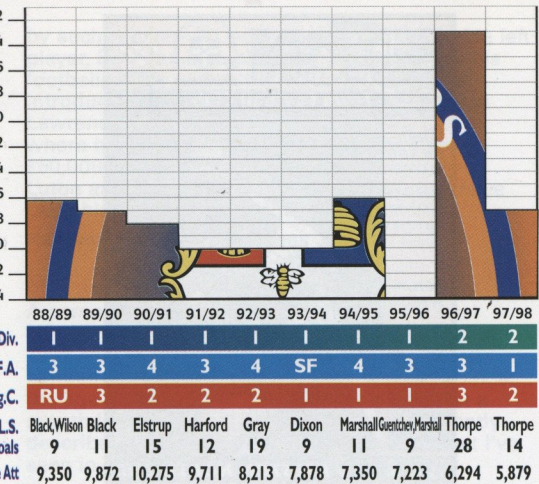

Luton Town's last ten years - the full record