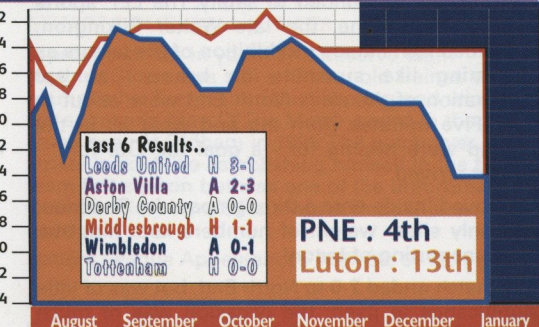

League Positions throughout this season