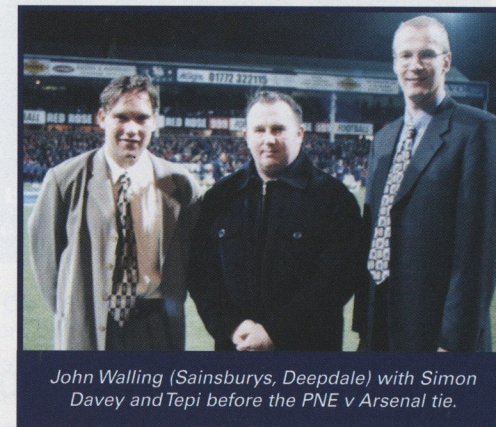

John Walling (Sainsburys, Deepdale) with Simon Davey and Tepi before the PNE v Arsenal tie.

Rally & Performance
PERFORMANCE CAR SPECIALISTS
GENERAL SERVICING OF ALL TYPES OF CAR TEL: 01772 861861

STOCKISTS OF PERFORMANCE PARTS