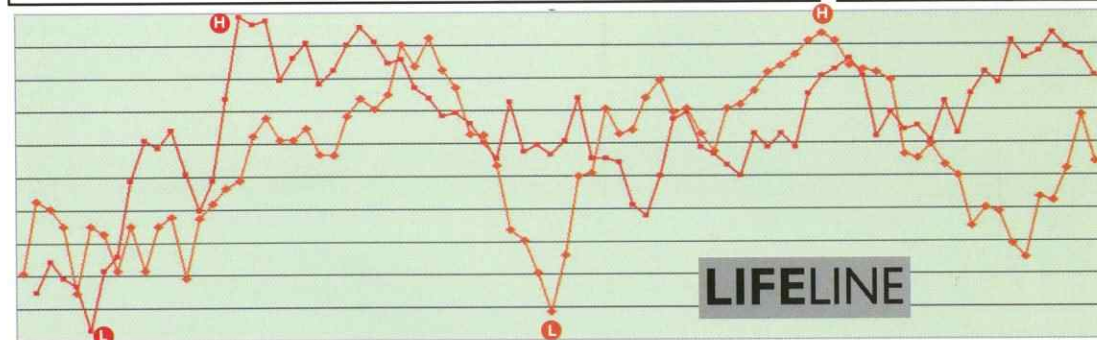

Hatters and Valiants past

THIS week's LIFELINE shows how Luton and Charlton's fortunes have risen and fallen over the years. Charlton's high and low came early on. They finished second in the top flight Division One in 1936-37, only 11 years after their all-time low point. That came when they finished second from bottom of the old Division Three (South). Luton's low point came with a 17th place in Division Four in 1966-67 and their high a top flight 7th place in 1986-87.