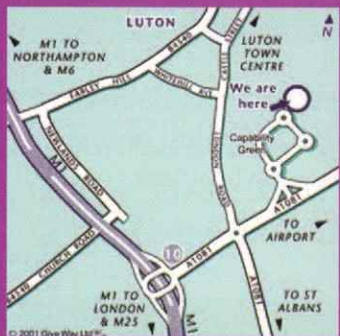

To find out more contact us on **01582 692046/7**

or visit our website www.davidlloydleisure.co.uk

David Lloyd Leisure
Capability Green
Luton Bedfordshire LU1 3LU