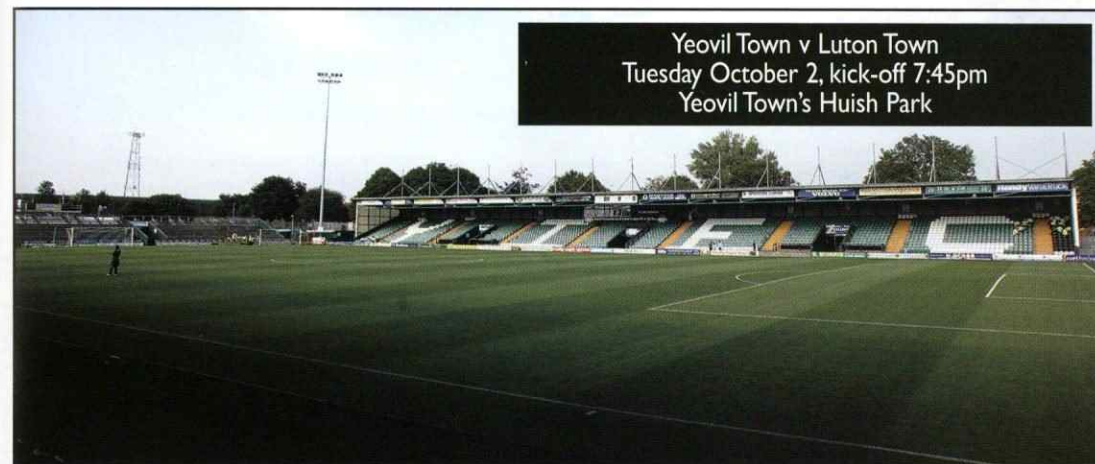

Yeovil Town v Luton Town
Tuesday October 2, kick-off 7:45pm
Yeovil Town's Huish Park

Address: Lufton Way, Yeovil,
Somerset, BA22 8YF

Road: Take the M1 south and join the
M25, heading to the M3. When on the
M3 exit junction 8 and continue straight
ahead onto the A303. Leave the A303
at the Cartgate roundabout and take
the A3088 towards Yeovil. Follow the
road for nine miles until you reach a
roundabout on the outskirts of Yeovil
with the Westlands Airfield directly in
front of you. Turn left at this