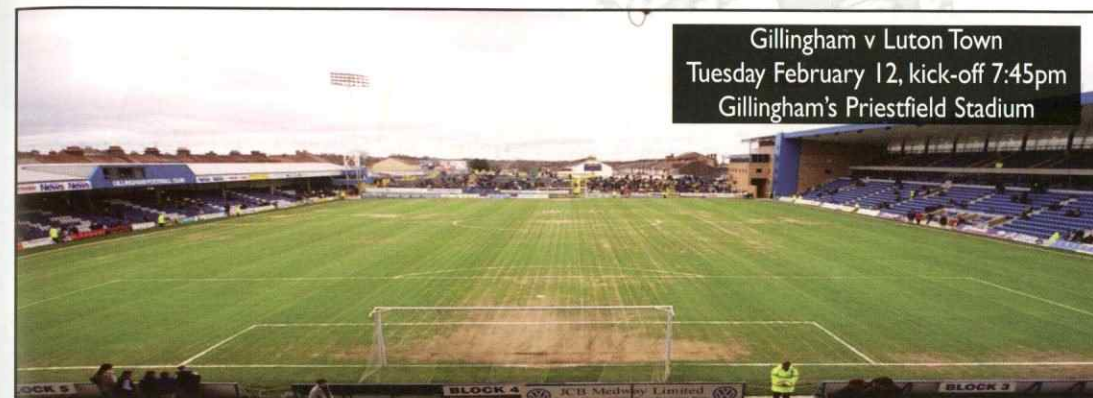

bet365.com

08000322365

Simply dial
0800 0323365
and quote
HATTERS BET

RESULT - 90 mins

Luton	6/5
Draw	9/4
Bournemouth	2/1

HALF TIME/FULL TIME

Luton	Luton	11/4
Luton	Draw	14/1
Luton	Bournemouth	33/1
Draw	Luton	5/1
Draw	Draw	15/4
Draw	Bournemouth	11/2
Bournemouth	Luton	28/1
Bournemouth	Draw	14/1
Bournemouth	Bournemouth	4/1

**If you're going to bet,
bet with Hatters Bet!**

CORRECT SCORE

Luton	Win
1-0	6/1
2-0	8/1
2-1	8/1
3-0	18/1
Match	Draw
0-0	15/2
1-1	11/2
2-2	12/1
3-3	50/1
B'mouth	Win
1-0	7/1
2-0	12/1
2-1	10/1
3-0	40/1

GOALSCORER

Player	First	Last	Anytime
Paul Furlong	11/2	11/2	15/8
Sam Parkin	6/1	6/1	2/1
Calvin Andrew	13/2	13/2	9/4
Neil Young	9/2	9/2	6/4
Sam Vokes	6/1	6/1	2/1
No goal scorer	15/2	15/2	

When placing a bet via the Hatters Bet telephone service you will be asked for your Name, Date of Birth and Credit Card details. Please have these to hand when you phone.

PLEASE NOTE: All prices were correct at the time of going to print. Further odds are available on request. Do not bet with money that you can't afford to lose. You must be over 18 to register for an account with Hatters Bet.

Gillingham v Luton Town
Tuesday February 12, kick-off 7:45pm
Gillingham's Priestfield Stadium

Address: KRBS Priestfield Stadium, Redfern Avenue, Gillingham, Kent, ME7 4DD

Road: Take the M1 Southbound to join the M25 travelling towards the M11. Exit the M25 at junction 2 and follow the A2, which becomes the M2. Leave the M2 at Junction 4 and take the A278 towards Gillingham. At the 3rd roundabout turn left heading towards Gillingham town centre. At the traffic light junction with the A231, turn right into Nelson Road and passing the small bus station take a right turn into Gillingham Road, the ground is down on your right.

Parking: There is a residents only parking scheme in operation around the ground, so if you want to street park, this will mean driving a bit further away to do so. There is a pay and display car park (£1 for 3 hours) on Railway Street near Gillingham station.

Pubs: The 'Livingstone Arms' on Gillingham Road is known as an away supporters pub. The atmosphere within the pub is friendly and there is even complimentary bar food laid on for fans.

Town on Tour will be leaving Leighton Buzzard at 3pm and Maple Road at 4pm. The fare for LTSC

members is £15, concessions £13 and non-members £17. To book seats for this trip, visit the supporters kiosk or phone 07960 567465. You can book online by visiting the fans section at www.lutontown.co.uk or via www.lutontownsc.co.uk

The Bobbers Travel Club will depart from Cranfield at 2:30pm and Luton at 3:30pm. Cost for this trip is £14 adults and £11 child and OAP. Supporters wishing to book their place for this trip should visit the Bobbers Travel Kiosk at the back of the Kenilworth Road end of the ground, or telephone 01234 856542.