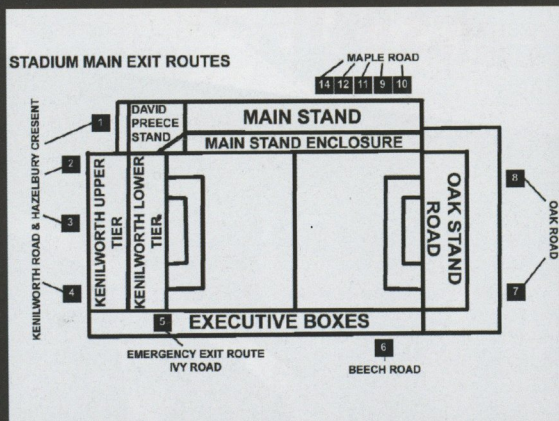

THE TROPHY SO FAR...

Round Two Fixtures and Results

TUESDAY, 23 SEPTEMBER 2008
Northern Section

Leicester City 0 - 0 Lincoln City
Leicester win 3-1 on penalties

MONDAY, 6 OCTOBER 2008
Northern Section

Tranmere Rovers v Crewe Alexandra 19:00

TUESDAY, 7 OCTOBER 2008
Northern Section

Bury v Stockport County
Chester City v Morecambe (7pm)
Darlington v Huddersfield Town
Rochdale v Carlisle United
Scunthorpe United v Grimsby Town (7:30pm)

Southern Section

Brighton & Hove Albion v Leyton Orient
Cheltenham Town v Walsall
Gillingham v Colchester United
Hereford United v Swindon Town
Luton Town v Brentford
Milton Keynes Dons v AFC Bournemouth
Peterborough United v Dagenham & Redbridge (7pm)
Wycombe Wanderers v Shrewsbury Town (7pm)

WEDNESDAY, 8 OCTOBER 2008
Northern Section

Rotherham United v Leeds United
(Live TV coverage on Sky Sports)

7:45pm kick-off unless stated

kenilworthroad

In the event of any emergency in the stadium, Luton Town FC and the emergency services have agreed on an evacuation procedure which is designed to ensure the safe and controlled evacuation from the area, to allow the emergency services to carry out their tasks.

In the event of an evacuation from all or part of the stadium, you will receive instructions over the public address system on how you should leave. In an evacuation of the main stand you will be instructed to use the pitch. Stewards will direct you to the nearest exit. It may be that your normal exit route will not be available.

On leaving the stadium, you will find some roads closed to pedestrians, to enable swift and unobstructed access for the emergency services. Please leave the area of the ground as quickly as possible, by the route directed. Your co-operation will be much appreciated.

Geoff Lovell
Safety Officer

fireprocedures

travelnews

LEAGUE ONE

Tuesday 21st October