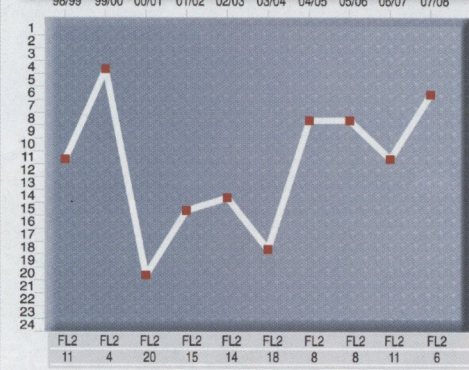

shots on target
Sam

Parkin 12

shots off target
Chris

Martin 10

assists
Claude

Gnakpa 2

crosses
Claude

Gnakpa 25

fouls
Claude

Gnakpa 19

free-kicks-won
Claude

Gnakpa 17

Player with the most...

shots
Billy

Clarke 17

shots on target
Billy

Clarke 12

shots off target
Billy

Clarke 5

assists
Franz

Burgmeier 3

crosses
Billy

Clarke 14

fouls
Richard

Ravenhill 23

free-kicks-won
Franz

Burgmeier 18

SHARP SHOOTERS

Luton	CCFL Cup	Tot	Darlington	CCFL Cup	Tot
Sam Parkin	3	0	3	Billy Clarke	6
Asa Hall	2	0	2	Alan White	2
Chris Martin	2	0	2	Liam Hatch	2

TEAM HEAD TO HEAD RECORD

Played.....6	Luton wins.....	4	Darlington wins.....	2
Draws.....0	Goals 14 (2.3 per game)		Goals 8 (1.3 per game)	
0-0's.....0	Times failed to score 1		Times failed to score 1	

Biggest League win at Luton for each team:

05/10/2001 Luton 5-2 Darlington
No wins for Darlington

2008/09 LEAGUE STATS

24	Position	10
9	Played	9
3	Won	3
3	Drawn	3
3	Lost	3
10	Goals For	16
10	Goals Against	10
-18	Points	12

Record Against Top Half of Table

W	D	L	RANK	W	D	L	RANK
3	2	0	2	0	3	2	15

Record Against Bottom Half of Table

W	D	L	RANK	W	D	L	RANK
0	1	3	23	3	0	1	9

Record When Scoring First

W	D	L	RANK	W	D	L	RANK
3	2	0	9	2	2	0	13

Record When Conceding First

W	D	L	RANK	W	D	L	RANK
0	1	3	16	1	0	3	11

Match Scores

Wins: 1-0[2], 3-1[1], Losses: 0-1[1], Wins: 2-1[1], 3-0[1], 6-0[1], Losses: 1-2[1], 1-3[1], Draws: 1-1[3], Wins: 1-2[1], 1-3[1], Draws: 0-0[1], 1-1[2]

DARLINGTON - TEN SEASON RECORD

98/99 99/00 00/01 01/02 02/03 03/04 04/05 05/06 06/07 07/08

*up to and including 05/10/2008