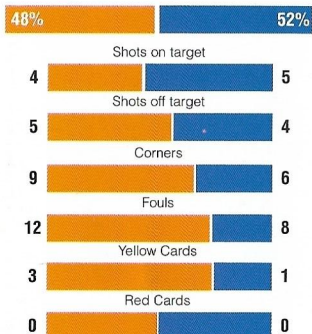

Kettering Town:
Harper, Taylor, Roper, Davis, Partridge (Wrack 84), Heslop, Boucaud, Kelly, Marna (Dance 68), Elding. Subs not used: Cooper, Thomas, Thelwell.

Referee: D. Drysdale.

Attendance: 6,608.

Possession