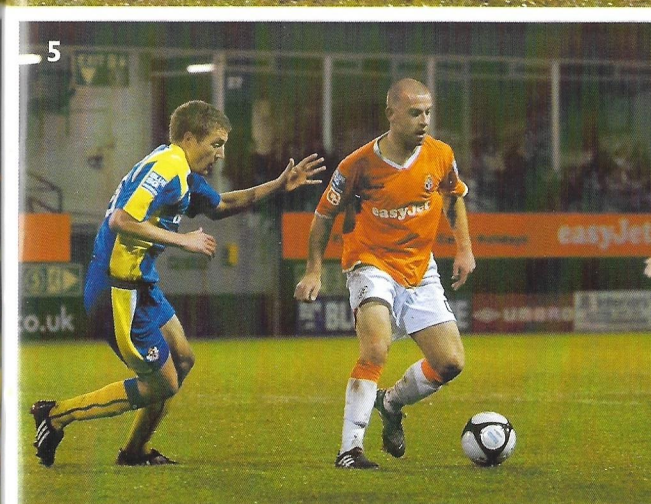

LUTON TOWN 0

KETTERING 1

Partridge 64

WEDNESDAY 2ND DECEMBER 2009 KENILWORTH ROAD

Luton Town:
K. Pilkington; White, G. Pilkington, Blackett (Barnes-Homer 70), Murray, Newton, Nicholls, Keane, Gnakpa, Gallen (Emanuel 83), Craddock. Subs not used: Gore, Jarvis, Cain.

Kettering Town:
Harper, Taylor, Roper, Davis, Partridge (Wrack 84), Heslop, Boucaud, Kelly, Marna (Dance 68), Elding. Subs not used: Cooper, Thomas, Thelwell.

Referee: D. Drysdale.

Attendance: 6,608.

Possession

MAN OF THE MATCH
Keith Keane

On a disappointing night the only bright spot for the Hatters was the performance of Keane whose accomplished display in the middle of the park was recognised by the Kenilworth Road faithful at the final whistle.

1. Kettering player/manager Lee Harper deflects Claude Gnakpa's cross onto the crossbar.
2. Kevin Gallen goes for goal.
3. Alan White heads clear as Shane Blackett looks on.
4. Adam Newton moves forward.
5. Keith Keane looks for a pass.
6. Blackett flicks the ball goalwards.

To buy any photograph that appears in this programme visit www.hatterspics.co.uk