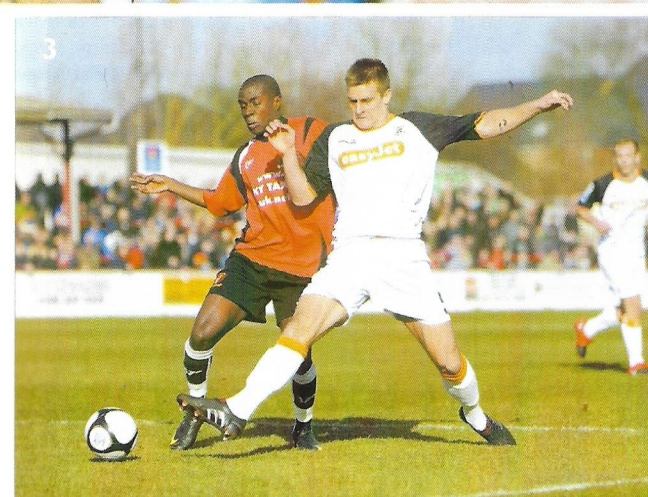

HAYES & Y 2

Cochrane 57, Cadmore 88

LUTON TOWN 3

Hatch 23, Gnakpa 29 (pen), Craddock 74

Luton Town: Tyler, Keane, Kovacs, Pilkington, Newton, Hatch (Craddock 67), Hall, Howells (Nelthorpe 77), Gnakpa, Murray, Barnes-Homer. Subs not used: Asafu-Adjaye, Gore, Nwokeji.

Hayes & Yeading: Masters, Green, Cadmore, Ruby (El-Abd 79), Marwa, Binns, Cochrane, James (Little 69), Harris, Stolcers (Wishart 53), Watkins. Subs not used: Overland, Canham.

Referee: M. Bull

Attendance: 1,881

Possession

Shots on target

Shots off target

Corners

Fouls

Yellow Cards

Red Cards

MAN OF THE MATCH

Claude Gnakpa

The Frenchman proved to be a constant menace to the United defence as capped his performance with a goal when converting the penalty after he was fouled in the box.

1. Jake Howells tries to get away from the attentions of his marker.
2. The moment Liam Hatch headed the Hatters 1-0 in front.
3. Hungarian defender Janos Kovacs gets a toe to the ball.
4. Asa Hall heads goalwards at Church Road.
5. Matthew Barnes-Homer fends off two Hayes challenges.
6. Hall came close to scoring with this second-half header.

To buy any photograph that appears in this programme visit www.hatterspics.co.uk

SATURDAY 6TH MARCH 2010 CHURCH ROAD