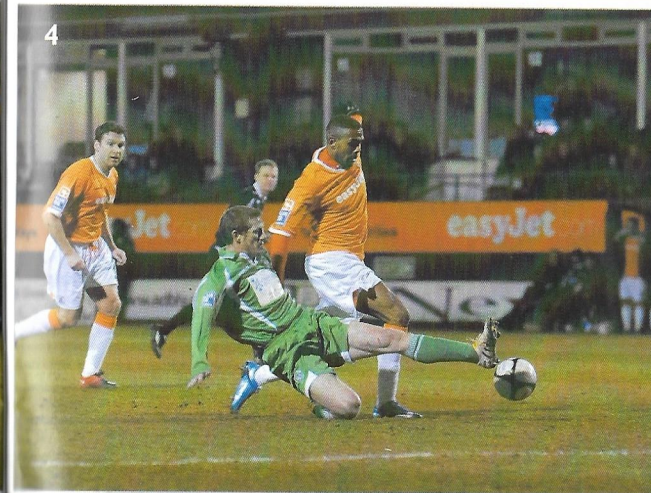

MAN OF THE MATCH

Tom Craddock

The striker extended his lead at the top of the Town's goalscoring charts with his 12th and 13th goals of the campaign with the latter the all-important winner.

1. Tom Craddock crashes home the Hatters' 90th-minute winner.
2. Claude Gnakpa side-foots a shot over the crossbar.
3. Kevin Gallen closes his eyes and hopes for the best with this header.
4. Matthew Barnes-Homer is denied by a last-ditch defensive tackle.
5. Craddock scores from the spot give the Town a first-half lead.

To buy any photograph that appears in this programme visit www.hatterspics.co.uk