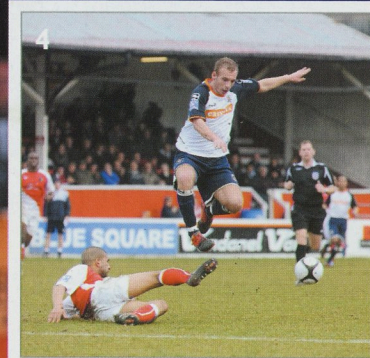

SATURDAY 20TH MARCH 2010 STONEBRIDGE ROAD