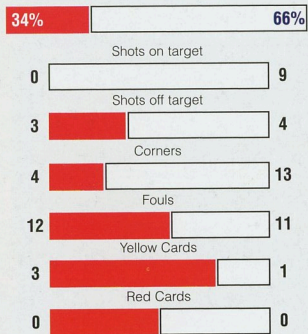

EBBSFLEET 1

Kovacs (og) 23

LUTON TOWN 6

Gnakpa 49, 76, 77, Gallen 50, Craddock 66, Barnes-Homer 90

Luton Town: Tyler, Asafu-Adjaye, Kovacs (Blackett 85), Pilkington, Murray, Keane, Heslop, Gnakpa, Howells, Craddock, Gallen (Barnes-Homer 81).
Subs not used: Gore, Hall, Newton.

Ebbsfleet: Cronin, Collins, Heeroo, Vieira (Welsh 79), Ashikodi, Stavrinou (Ginty 79), Shakes, Crooks, Bailey, Charles, Holmes.
Subs not used: Salmon, West, Wills.

Referee: R. Whitton

Attendance: 1,923

Possession