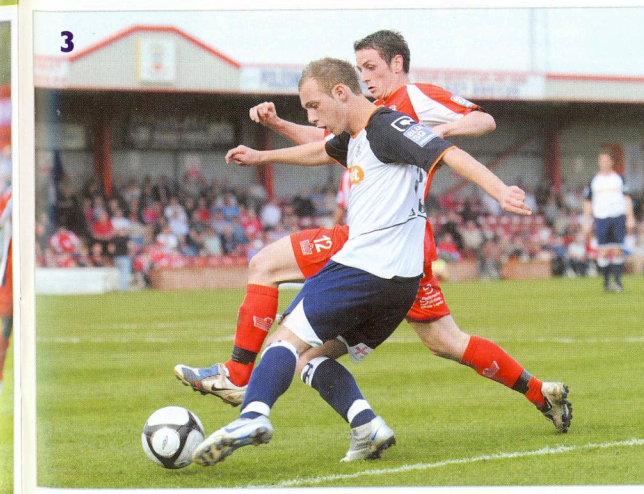

TAMWORTH 1

Lyttle 58

LUTON TOWN 1

Pilkington 15

SATURDAY 10TH APRIL 2010 THE LAMB GROUND

Subs not used: Newton, Kovacs.

Tamworth: Alcock, Tait, Blackwood, Smith, Wylde, Pritchard (Briscoe 90), Sheridan (Mackenzie 78), Shaw (Lake-Gaskin 90), Lyttle, Smith, Christie.

Subs not used: Wright, Mitchell.

Attendance: 2,246

Referee: R. Madley

Possession

Shots on target

Shots off target

Corners

Fouls

Yellow Cards

Red Cards

MAN OF THE MATCH

Keith Keane

The Hatters are not used to dropping points but they had to settle for one at Tamworth. Even so, on a difficult afternoon, the Town's number 4 covered every blade of grass in an attempt to salvage all three points.

- 1-0: George Pilkington heads the Hatters in front against the Lambs.
2. Tom Craddock keeps his eye on the ball.
3. Jake Howells looks to cross from the left flank.
4. Substitute Kevin Gallen shields the ball.
5. Rossi Jarvis is beaten to the ball by Tamworth goalkeeper Danny Alcock.
6. All hands to the pump for the hosts as the Town search for a winner.

To buy any photograph that appears in this programme visit www.hatterspics.co.uk