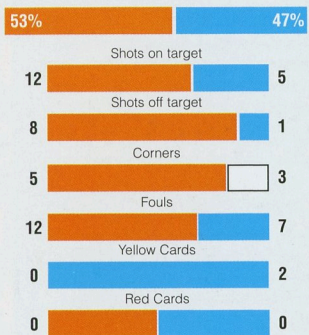

LUTON TOWN 6

Howells 29, 56 Craddock 32, 49, 77 (pen), Gallen 84

TUESDAY 13TH APRIL 2010 KENILWORTH ROAD

HISTON 3

Sparkes 69, Knight-Perival 74, Southam 87

Luton Town: Tyler, Asafu-Adjaye, Pilkington, Blackett, Murray, Newton (Barnes-Homer 82), Heslop, Keane, Howells; Craddock, Gallen (Match 88)

Subs not used: Kovacs, Nelthorpe, Jarvis.

Histon: Knight, Tann, Bygrave, Sheringham (Tidswell 82), Southam, Verma, Sparkes, Knight-Perival, Oyebanjo (Stewart 45), Smith, Okay.

Sub not used: Key, York, Taffe.

Referee: B. Malone

Attendance: 7,083

Possession

MAN OF THE MATCH

Jake Howells

Tom Craddock may have grabbed the headlines with a hat-trick but the match sponsors' choice was in sensational form down the left flank with two goals including the opener.

1. Tom Craddock steps-up to complete his hat-trick against the Stutes.
2. Adam Newton saw this shot well-saved by Histon goalkeeper David Knight.
3. Craddock fires home his first and the Town's second.
4. Substitute Liam Hatch heads goalwards.
5. Simon Heslop tries his luck in the first half.
6. Kevin Gallen gets to grips with the Stutes defence.

To buy any photograph that appears in this programme visit www.hatterspics.co.uk