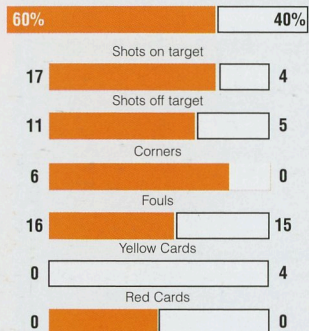

Craddock 32, 45, Gallen 35, 41, 58, Hatch 81

Luton Town: Tyler, Asafu-Adjaye, Keane, Kovacs, Pilkington, Craddock (Barnes-Homer 62), Howells, Gnakpa, Gallen (Hatch 59), Murray (Nelthorpe 46), Heslop.
Subs not used: Newton, Hall.

Grays Athletic: Garner, Clarey, Reynolds (Glowacki 46), Cissoko (Osborn 59), Guy, Graham, Harvey, Davis, Bayowa (Conteh 58), Bunce, Dean.
Subs not used: Rhodes, Agombar.

Referee: C. Berry

Attendance: 7,860

Possession

MAN OF THE MATCH
Kevin Gallen

Who else? To everyone's surprise it was the striker's first senior hat-trick. Once again his link-up play was exceptional and his partnership with Tom Craddock continues to flourish.

1. Kevin Gallen celebrates after completing his first senior hat-trick.
2. Tom Craddock heads the Hatters in front against the Blues.
3. Gallen taps home his second goal.
4. Craddock puts away his second to make it 4-0 before the break.
5. Gallen gets up at the back-post to head home his third goal.
6. Jake Howells sends in a left-wing cross.

To buy any photograph that appears in this programme visit www.hatterspics.co.uk