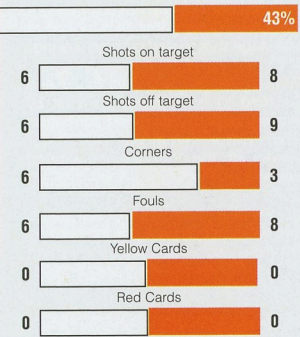

RUSHDEN & D 1

Byrne 20

LUTON TOWN 1

Craddock 9

SATURDAY 24TH APRIL 2010 NENE PARK

Luton Town: Tyler, Kovacs, Pilkington, Newton, Craddock (Nwokeji 88), Howells, Jarvis, Gallen (Hall 53), Murray, Barnes-Homer, Heslop (Blackett 70).
Subs not used: Gore, Asafu-Adjaye, Blackett, Nwokeji, Hall.

Rushden & Diamonds: Roberts, Osano, Porter, Stuart, Tomlin (Farrell 55), Pattison (Akurang 77), Smith, Byrne (Wolleason 66), Huke, Terry, Louis.
Subs not used: Day, McDonald.

Referee: N. Kinsey

Attendance: 4,820

Possession

MAN OF THE MATCH

Tom Craddock

The Town's top goalscorer took his tally to 24 for the season with a fine goal. On another day his sprightly performance could have easily seen him hit a hat-trick.

Tom Craddock puts the Hatters ahead at Nene Park.

Freddie Murray denies Lee Tomlin with an inch-perfect challenge.

The Town goalscorer finds himself surrounded by two Rushden men.

Asa Hall goes for goal.

Kevin Gallen is about to play Craddock in the for opening goal.

Hall battles with Curtis Osano.

To buy any photograph that appears in this programme visit www.hatterspics.co.uk