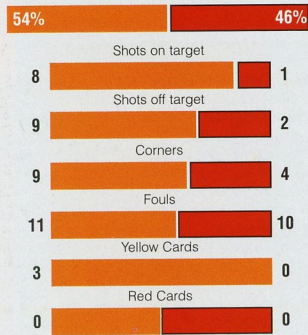

LUTON TOWN 0

SATURDAY 17TH APRIL 2010 KENILWORTH ROAD

ALTRINCHAM 0

Luton Town: Tyler, Asafu-Adjaye (Barnes-Homer 63), Hall, Pilkington, Newton, Craddock, Blackett, Howells, Gallen, Murray (Hatch 64), Heslop. Subs not used: Kovacs, Jarvis, Nelthorpe.

Altrincham: Coburn, Smith, Young, Densmore, Lawton, Clee (Little 74), Williams, Danylyk, Senior (Denham 58), Doran (Carden 80), Brown. Subs not used: Saunders, Welch.

Referee: J. Adcock

Attendance: 7,374

Possession

MAN OF THE MATCH
Jake Howells

The young midfielder continues to shine for the Hatters down the left side of midfield and put in another display of attacking intent as the Town tried to break down Altrincham.

1. Adam Newton breaks into the Altrincham penalty area.
2. Visiting goalkeeper Stuart Coburn rises to catch a Hatters corner.
3. Kevin Gallen heads goalwards as the Town press.
4. Tom Craddock battles past his marker.
5. Newton puts his foot in as Simon Heslop looks on.
6. Coburn leaps to collect a long ball under pressure from Craddock.

To buy any photograph that appears in this programme visit www.hatterspics.co.uk