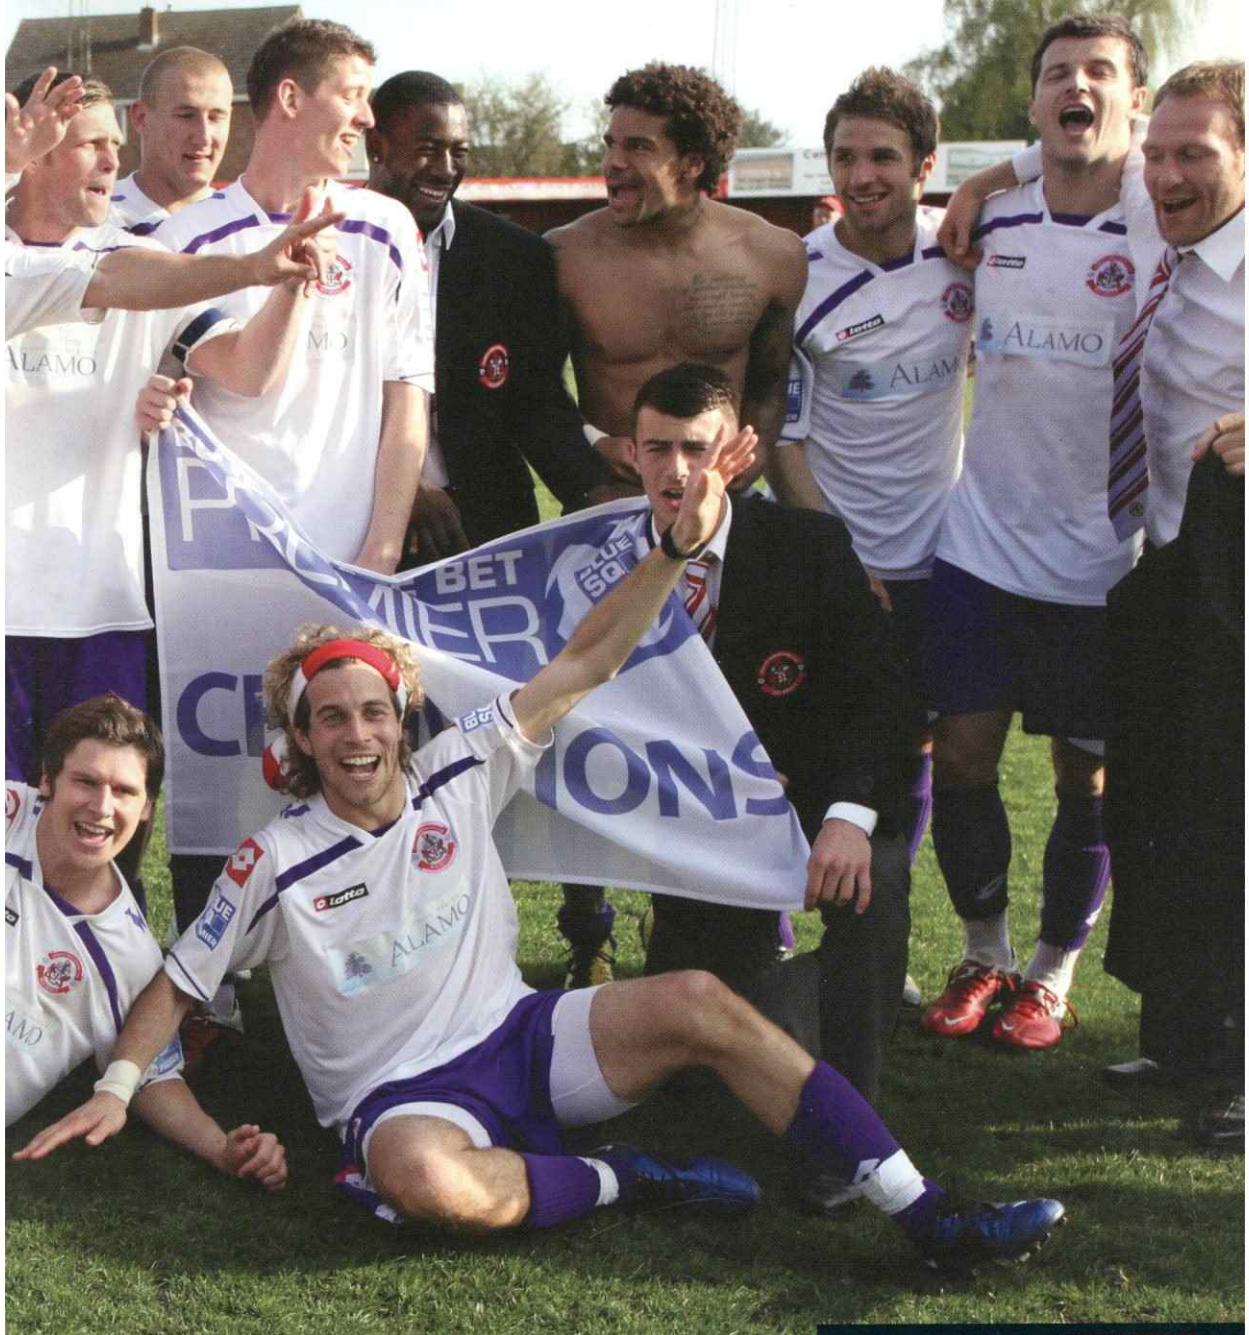

MATCH SPONSORS: MATCHBALL SPONSORS: MAIN SPONSORS: MAIN SPONSORS: FITNESS SPONSORS: PRINCIPAL CHARITY:

v LUTON TOWN
Tuesday 12th April 2011. Kick-Off 7.45pm
Blue Square Bet Premier