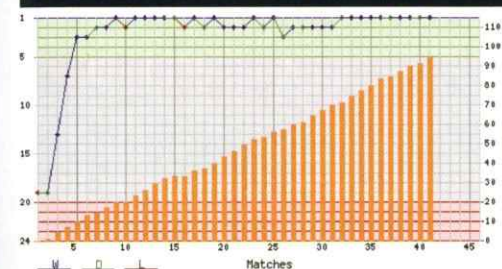

POSITION TRACKER

TOP SCORERS

Matthew Tubbs	36 goals
Craig McAllister	14 goals
Richard Brodie	10 goals
Ben Smith (right)	6 goals
Sergio Torres	6 goals
Scott Neilson	5 goals
Kyle McFadzean	3 goals
Pablo Mills	3 goals
Josh Simpson	2 goals
Charlie Wassmer	2 goals
Dannie Bulman	1 goal
Jamie Cook	1 goal
James Dance	1 goal
John Dempster	1 goal
Willie Gibson	1 goal
Danny Hall	1 goal
Dean Howell	1 goal
David Hunt	1 goal
Steven Masterton	1 goal
Own Goal	1 goal