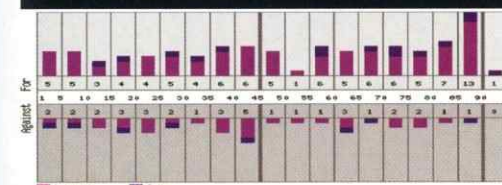

GOAL TIME DISTRIBUTION

MONTHLY RECORD

	Pld	W	D	L	F	A	GD	GFA	GAA	PpG	Pts	Rank
August	6	4	1	1	9	4	5	1.50	0.66	2.16	13	3
September	6	4	1	1	10	5	5	1.66	0.83	2.16	13	3
October	5	3	1	1	11	6	5	2.20	1.20	2.00	10	5
November	2	1	1	0	8	1	7	4.00	0.50	2.00	4	13
December	0	0	0	0	0	0	0	0.00	0.00	0.00	0	9
January	6	5	1	0	13	2	11	2.16	0.33	2.66	16	1
February	5	3	2	0	7	4	3	1.40	0.80	2.20	11	4
March	8	6	2	0	19	5	14	2.37	0.62	2.50	20	1

RECENT FORM

	Pld	W	D	L	F	A	GD	GFA	GAA	PpG	Pts	Rank
Last 8 Overall	8	6	2	0	17	5	12	2.12	0.62	2.50	20	1
Last 5 Home	5	5	0	0	16	3	13	3.20	0.60	3.00	15	1
Last 5 Away	5	3	2	0	8	3	5	1.60	0.60	2.20	11	1