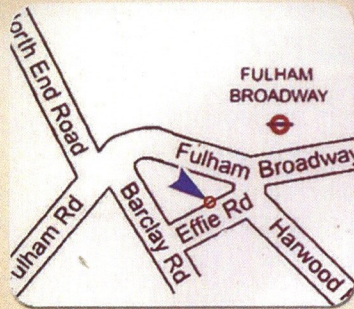

New Address
Locks & Handles
of Fulham Broadway
25 Effie Road (Unit 2)
London SW6 1EL
Just across the road
from Fulham Broadway station

020 7751 9734

www.doorhandles.co.uk

message from the manager...

Writing this post Bath City and before the trip to Cambridge because of print deadlines is not easy, especially as this is such a massive game. But whatever the result on Saturday, my thoughts are going to be the same. We have started the season off very well. I know some may think that strange after one win, one draw, two defeats and however Saturday ended but you have to look at how we got here, what we are competing against and where we are going.