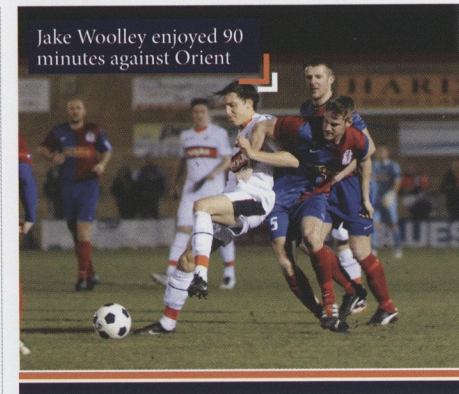

The Hatters started the game well, playing at a high tempo with the ball and two creating chances for Leeroy Maguraushe who had made good forward runs but wasn't able to work the Orient goalkeeper. Jerry Nash also had an excellent chance from a Woolley throw but put his shot over the bar from eight yards.

Orient looked most dangerous with long balls to their lone striker and, after a couple of scares, this was the route that led to the opening goal just before half-time as the striker lost his marker to run through and put the ball past Josh Carpenter.

The Hatters continued their good play with the ball in the second half and worked hard to stop the hosts having time to play. Zac Stephens took a knock and was replaced by James Ferguson and it was the latter who was heavily involved in the equaliser as his shot following a corner deflected in off of Zane Banton.

Ian Rees and Ollie Cole replaced Nick Burtenshaw and Maguraushe as the Hatters looked to grab the winner but, despite some good pressure and a number of corners one was not forthcoming.

Afterwards, Paul Driver told Talk of the Town: "We are definitely making good progress as a group with how we want the boys to play and I am sure this will help us as we go into next season with almost all of these boys playing next term."

Jake Woolley enjoyed 90 minutes against Orient