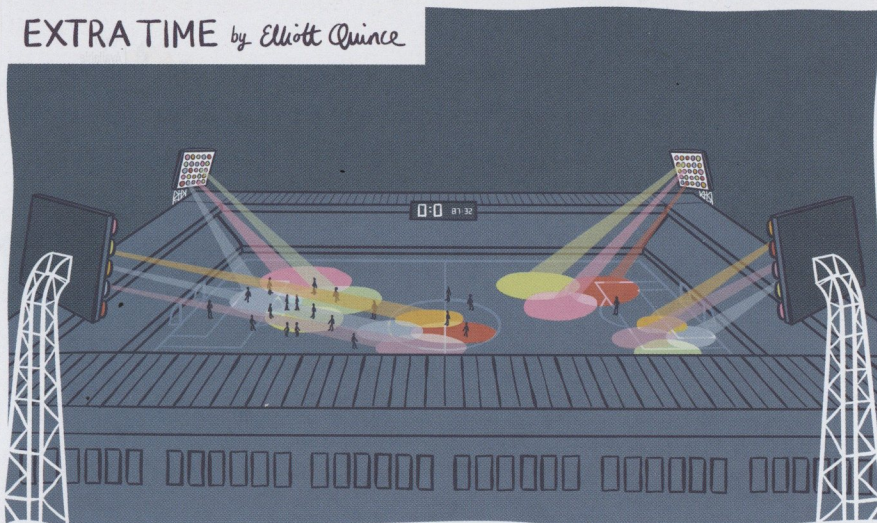

YOUTH FIXTURES

PUMA YOUTH ALLIANCE UNDER-18 SOUTH-EAST FIXTURES - SEASON 2012 - 2013

AUGUST

Sat 11	Leyton Orient	A	L 0-2	
Sat 18	Dagenham & Redbridge	H	L 2-3	Jibodu (pen), Smith
Sat 25	Stevenage	A	W 3-2	McKenzie-Lowe, (og), Amu

SEPTEMBER

Sat 01	Peterborough United	A	W 2-0	McKenzie-Lowe, own goal
Wed 18	AFC Kempston Rovers	A	W4-0	McKenzie-Lowe 2, Amu 2
Sat 22	Milton Keynes Dons	A	D 2-2	Amu, Smith (pen)
Sat 29	Northampton Town	H	D 1-1	Davis

OCTOBER

NOVEMBER

Sat 03	Milton Keynes Dons	H	L 2-4	Banton, Amu
Sat 24				In Service Training

DECEMBER

Sat 01	Peterborough United	H	11.00am	
Sat 08	Northampton Town	A	11.00am	

JANUARY

Sat 10	Milton Keynes Dons	H	11.00am	
Sat 19			South Cup 2	
Sat 26	Leyton Orient	H	11.00am	

FEBRUARY

Sat 02	Dagenham & Redbridge	A	11.00am	
Sat 09	Stevenage	H	11.00am	
Sat 16			South Cup 3	
Sat 23	Aldershot Town	A	11.00am	

MARCH

Sat 02	AFC Wimbledon	H	11.00am	
Sat 09	AFC Wimbledon	A	11.00am	
Sat 16	Southend United	H	11.00am	
Sat 23	Portsmouth	A	11.00am	

APRIL

Sat 06	Gillingham	H	11.00am	
Sat 13	Crawley Town	A	11.00am	

EXTRA TIME *by Elliott Quince*