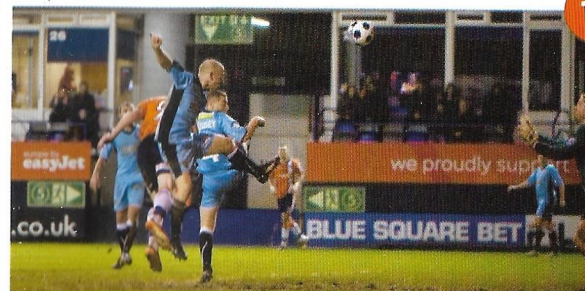

We take a look at our visitors this afternoon

15

LOOKING BACK Pictures, report and reaction from Saturday's FA Cup win over Wolves

20-21 HATTERS HISTORY

Three fantastic articles from club historian Roger Wash