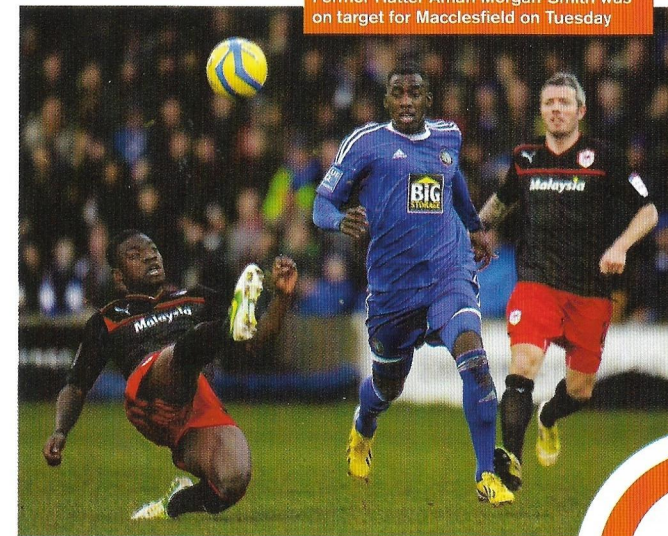

TODAY'S FIXTURES

BRAINTREE v AFC TELFORD

HEREFORD v ALFRETON

LINCOLN v NEWPORT

MANSFIELD v KIDDERMINSTER

NUNEATON v FOREST GREEN

PLAYING TOMORROW:

WOKING v EBBSFLEET

before Andy Owens put Southport into a commanding 3-0 lead. Lincoln City were not out of it however, as Jamie Taylor reduced the deficit to install hope to the travelling support. Karl Ledsham then re-instated Port's three-goal advantage before Vadaine Oliver notched another consolation for Lincoln late on.

AFC Telford were the only side in the bottom four to secure a point in the midweek fixtures as a last-gasp equaliser from Gerard Kinsella snatched maximum points away from early leaders Hereford.

Marley Watkins gave the hosts the lead with two minutes on the clock at Edgar Street after he turned home Stefan Stam's cross from inside the area. The point saved by the Lilywhites means they remain in the bottom four but now lie just a solitary point from safety as Stockport and Braintree lurk dangerously close to the drop zone as we enter the latter half of the campaign.

Former Hatter Amari Morgan-Smith was on target for Macclesfield on Tuesday