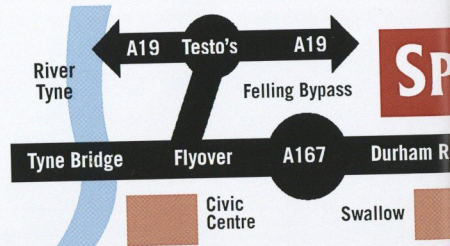

# SPRINGFIELD

Durham Rd, Gateshead, Tyne & Wear, NE8 4JL  
 Call us FREE on 0808 223 9369  
[www.drivespringfield.com](http://www.drivespringfield.com)  
 OPEN: Mon - Fri 9-7 | Sat 9-5 | Sun 10-5

Panda 1.2 Pop - Cost £8900 - Springfield Deposit £500 - Customer Deposit £129 - Balance £8271 - 47 x £129 - 1 x £3372 (including GFV) APR 5.1% - Annual Mileage 5000 - Total Payable £...