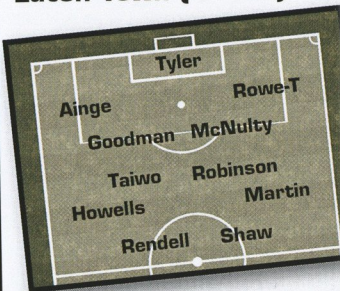

Last Time Out

Monday 1st April 2013

Blue Square Bet Premier

LUTON TOWN 1

KIDDERMINSTER HARRIERS 2

Attendance: 6,108

Luton Town (4-4-2)

Subs: Griffiths (39), Smith (55), Gray (68) Wall, Brill (gk).

Anthony Malbon's 17th Blue Square Bet Premier goal of the season helped leaders Kidderminster win at Luton for the first time in their history.

Josh Gowling put Harriers ahead from 10 yards after the Hatters failed to clear Kyle Storer's corner.

Scott Rendell hit the crossbar for the hosts before stabbing wide but Malbon then doubled Harriers' lead after rounding Luton keeper Mark Tyler.

Andre Gray reduced the deficit from close range but Harriers held on.

Luton had gone close to scoring before Gray found the net when Gowling struck the ball against his own crossbar.

"Their team works much better" said Luton boss John Still "the team has been playing together for some time, their understanding of each other, that's the key.

"You learn in success and you learn in failure."

"You have just got to put all the ingredients together and get the right type of player playing the right type of football."

Last Time v The Heed

Saturday 11th August 2012

Blue Square Bet Premier

LUTON TOWN 2

GATESHEAD 2

Gateshead held title favourites Luton Town to a draw in front of a crowd approaching 7,000 at Kenilworth Road - and it could have been even better.

The Heed roared into a two goal interval lead courtesy of two goals in ten minutes from strike duo Liam Hatch and Yemi Odubade.

The rampant Tynesiders had chances to put the game beyond a reeling Luton who were booed off at half-time.

The introduction of summer signing from Gateshead, Jon Shaw, for the second half, however, galvanised the Hatters.

Shaw scored 35 goals for the Tynesiders last season and he equalised on the hour, Stuart Fleetwood then evelling ten minutes later.

Just before Luton's equaliser The Heed had a strong claim for a penalty for a foul on Odubade turned down.

Hatch then almost won it with a late header that clipped the bar to leave manager Ian Bogie both delighted and frustrated.

The Line-Ups

Luton Town: Tyler, Rowe, Taylor Lawless 46), Kovacs, Henry, O'Donnell, Cassim (Shaw 46), Howells, Rendell, Fleetwood, Gray (Watkins 69).

Subs (not used): Brill (gk), Beckwith.

Gateshead: Bartlett, Magnay, Bush, Chandler, Curtis, Clark, Gillies (Marwood 77), Turnbull, Hatch, Odubade (Fisher 75), Cummins (Boyle 77).

Subs (not used): Nixon (gk), Wilson.

Attendance: 6,743.