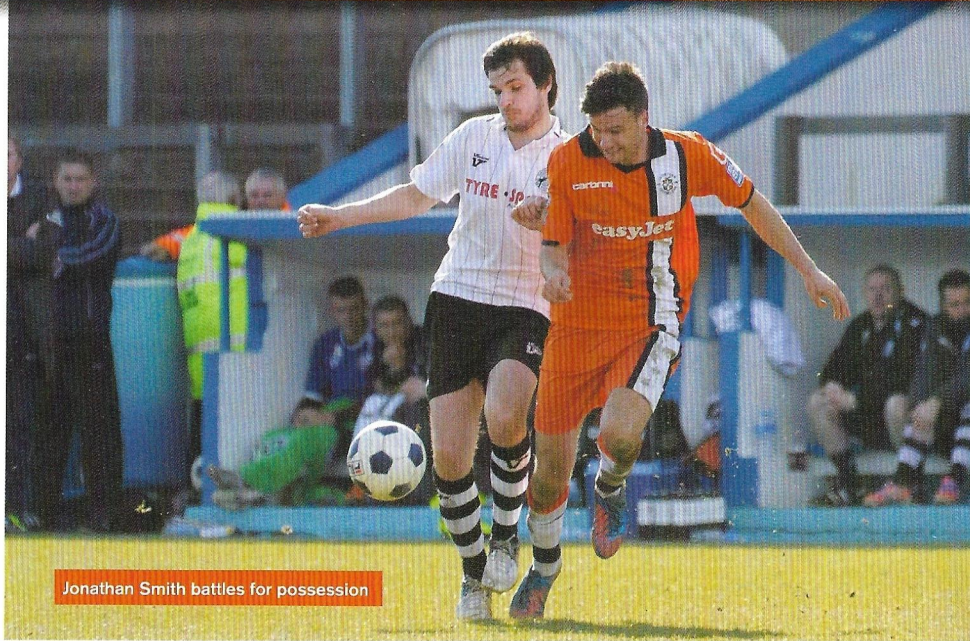

GATESHEAD 5

Donaldson 12, 66, Gillies 15, 45 (pen), Hatch 90

TOWN 1

Walker 35

Jonathan Smith battles for possession