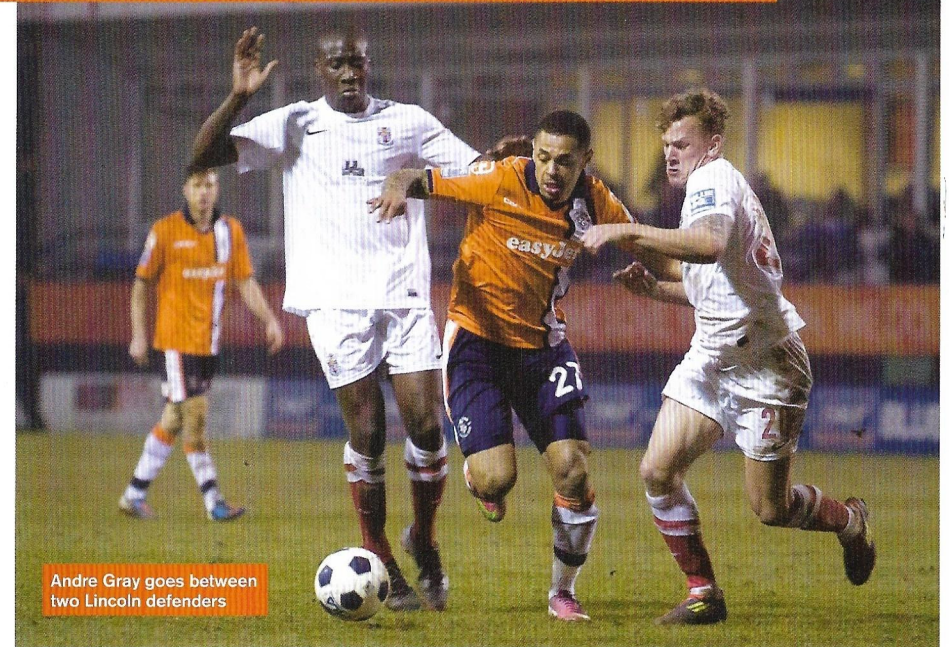

TOWN 3-0 LINCOLN

Andre Gray goes between two Lincoln defenders

BOUNCEBACKABILITY

Manager John Still was pleased with the way his side bounced back from Saturday's 5-1 defeat at Gateshead by beating Lincoln City 3-0 at Kenilworth Road.

Two goals in three minutes shortly before half-time got the Town on their way with Dave Martin opening the scoring with a fine shot from the edge of the box before Andre Gray doubled the lead when rounding the goalkeeper after Jonathan Smith's pass.

Martin, who also had two goals disallowed, scored his second on 72 minutes to make it 3-0, and Still was happy with the reaction of his players following the disappointment at Carlisle three days before.

"Football is about highs and lows," the manager said afterwards. "Sometimes things go against you, sometimes other teams can play better than you – it happens. Last season Manchester United lost 6-1 at home to Manchester City.

"That didn't make them a bad team – it just made it a bad day.

"Gateshead was a bad day for us but the key is how you respond to losing. I can't take away what happened on Saturday, that's gone now. How you

respond to disappointments is the making of the person – it shows people's character. We got the win and it was a good win and a good performance. For me, the level of performance is always important to me.

"If he had drawn 0-0 and played like that I would have been happier than if we had won 3-0 and not played the way we did because it would have given a false impression. We played good football, moved the ball well and the balance of the team looked good.

"The formation was only a version of 4-4-2, with one player playing off another one [the returning Alex Lawless off Jon Shaw]. As I've said before, I need to find out the capabilities of all the players. It's a massive thing for me because I can't afford to go into pre-season not knowing what the players can do.

"I always felt Alex could do that job and thought he could be good at it. It worked – but we might try it next week and it might not work for us.

"Overall, though, we looked solid at the back, the midfield dominated and the movement of the front players was very good. It was a pleasing performance but I won't go overboard about it."