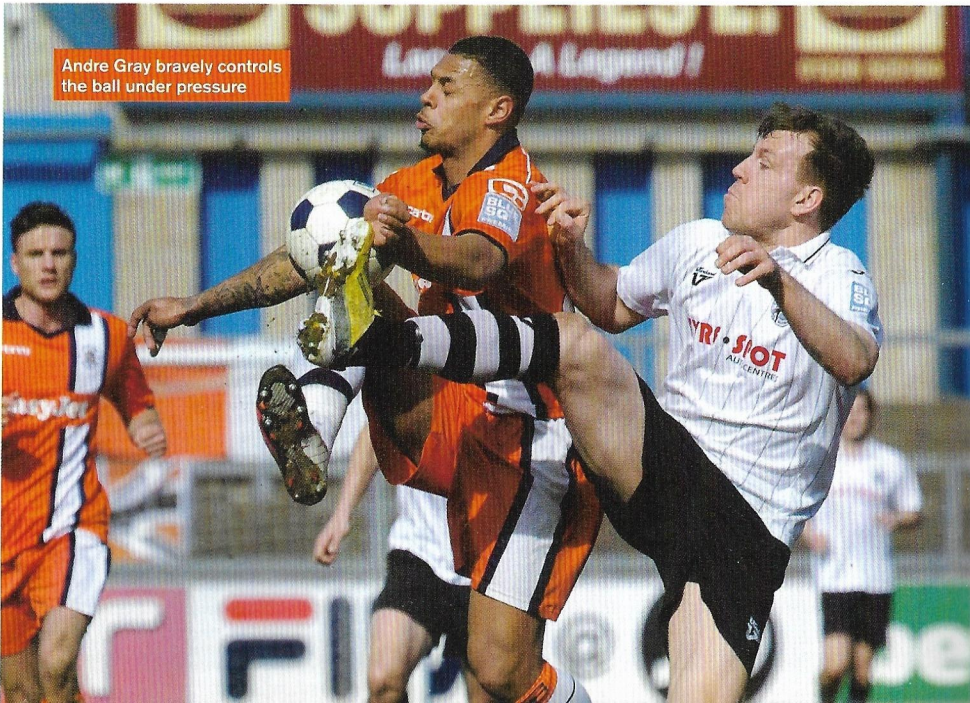

Andre Gray bravely controls the ball under pressure