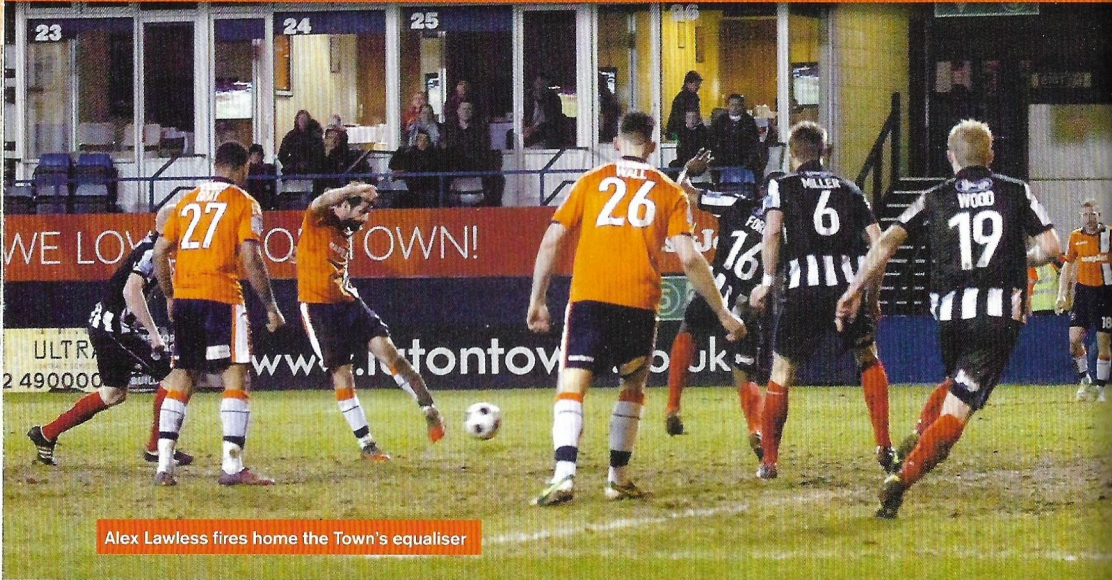

TOWN 1

Lawless 74

GRIMSBY 1

Southwell 55

Lathaniel Rowe-Turner shows calm defensive play