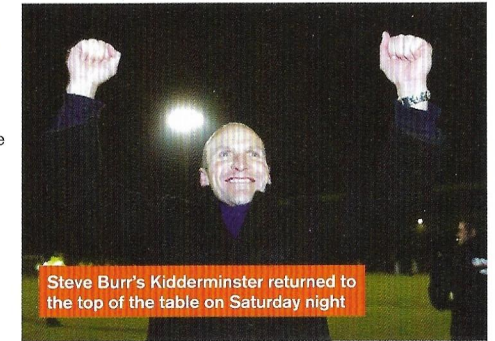

Steve Burr's Kidderminster returned to the top of the table on Saturday night

Barrow were also condemned to the inevitable this weekend as their scramble away from the pack was rebuffed by Cambridge United, going down 2-1 at the Abbey Stadium.

The game of the weekend, however, arguably meant nothing in the scale of things as Woking and Macclesfield played out a nine-goal thriller. The Silkmen arrived at the Kingfield Stadium but must have got lost on their way to the pitch as Woking raced into a 5-0 lead at half-time with Jayden Stockley and Billy Knott each bagging a brace a piece. A sublime Macclesfield comeback seemed destined to go all the way when Waide Fairhurst netted either side of a Guy Madjo strike to reel it back to 5-3. Despite an injury-time strike from Arthur Gnahoua, the visitors came up just short of the required task and Woking could breathe a sigh of relief in snatching a 5-4 win.

TONIGHT'S FIXTURES

EBBSFLEET v TAMWORTH
FOREST GREEN v DARTFORD
GATESHEAD v STOCKPORT
WOKING v GRIMSBY
WREXHAM v BRAINTREE