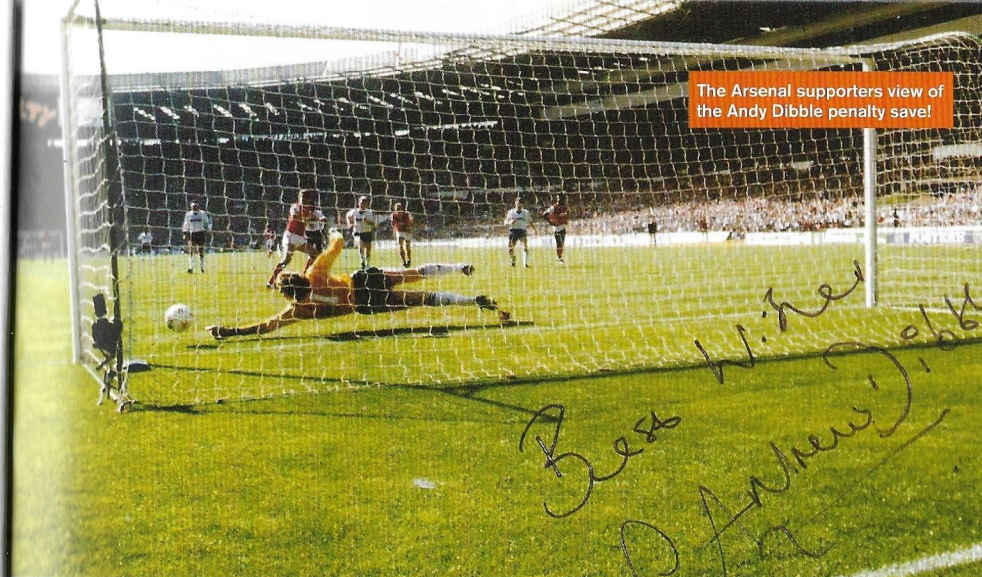

We were drawn at home to Coventry in the next round but because the Sky Blues demanded their full allocation of stand tickets the police nervously advised the Town not to stage the game at Kenilworth Road and after a few false starts the tie was eventually switched to Filbert Street, Leicester which made it almost a home game for Coventry fans.

Despite this disadvantage a tremendous performance saw us win through 3-1 on a quagmire of a pitch to send us to Ipswich, then of Division Two (now the Championship), in the next round. As I live in Newmarket, Ipswich is my 'Watford' and with the Town missing six regulars through injury I was already making my excuses before the kick-off!

However a sweetly executed goal from Brian Stein put us ahead in the fourth minute and a combination of inspired goalkeeping from Les Sealey, stout defending from Steve Foster and Mal Donaghy and desperate, predictable play from the home side allowed us to slip through to the quarter-finals.

The segregation row was sorted out by the time of the quarter-final tie at home to Bradford City two months later and in a tense game City goalkeeper Paul Tomlinson handled the ball, dribbled it out of the area and then back again before picking it up once more. An indirect free-kick was awarded by the eagle eyed referee and skipper Foster eased our nerves by putting us ahead with Harford doubling the score later.

The Arsenal supporters view of the Andy Dibble penalty save!

*Best time
D. Andrew Dibble*

Our semi-final opponents were to be Oxford United with the first leg at the Manor Ground. We had already beaten Oxford 5-2 and 7-4 that season in the league and were therefore quietly confident of making it triple agony for United.

The trip to Oxford was a nightmare with falling snow and heavy traffic delaying my arrival until shortly before kick-off. The snow had started to melt as I parked miles from the ground and I looked on this as an omen that it was not going to be my night. Oxford forward, Dean Saunders, tried his hardest to make it a game to forget for Luton supporters by winning, and scoring from, a dubious penalty then missing another following another poor decision. The only consolations were another brilliant goal from Brian Stein and the refusal by the referee to award Saunders yet another spot kick when he was felled in the area. In my eyes this was the clearest penalty of the lot!

Celebration

The second leg was played in an almost surreal atmosphere as everyone expected the Town to win through which, looking back on it now, probably put a lot of added pressure on the players. Fortunately, Oxford were in no real mood for a fight and the celebration parties had started by half-time with the Town two up courtesy of goals from Brian Stein and Ashley Grimes.

For those that remember, this was a strange unique season for Luton supporters with the Simod Cup final to contend with, a battle through to the FACup semi-final and a trip to Wembley in the Mercantile Credit Centenary celebrations. It was a frantic and expensive time and we were all punch drunk with the sheer number of games and the media hype surrounding everything connected with the club. It is a wonder that

the team managed to finish in ninth place in the table in a league competition that had almost been relegated to secondary importance.

My son, who was then eight, was enjoying his first full season as a Luton supporter and took everything in his stride assuming this was all normal. Supporters of my generation, who were just a shade too young to fully appreciate the FA Cup final of 1959, were in a state of constant elation.

We had injury problems leading up to the game to add spice to the occasion with Les Sealey not recovering from a damaged shoulder and Darron McDonough hurting his knee in training 48 hours before the final. This meant recalls for the hardly match fit Ricky Hill and David Preece and a place for 19-year-old local boy Kingsley Black.

The game is surprisingly clear in the memory but that can probably be put down to the repeated video replays over the years.

What remains particularly clear is the penalty decision mid-way through the second half which, if converted, would have put Arsenal 3-1 up with the game completely out of our reach.