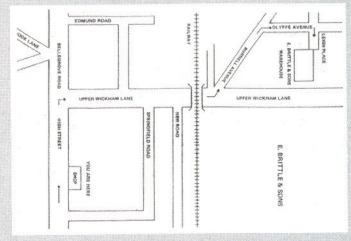

COMMERCIAL CORNER

Welcome

Good afternoon to all and welcome to Park View Road for this afternoon's FA Cup match with Luton Town. Welcome to all the visiting directors and supporters who have travelled from Luton today, we hope you enjoy the game (not too much) and have a safe return journey afterwards. Today's match sponsor is Wings TV. Tom Riding and Greg Bettles put in lots of time and effort over the season to bring you coverage of Welling United both home and away and you can still sign up to Wings TV via the website. Our next Skrill Premier game here on the 16th

November has already proved popular and the Eric Brackstone Lounge is already SOLD OUT. Everyone can support the club whether you have a large budget or a small one. From the cost of a raffle ticket or our "Virtual Pitch" which can be seen elsewhere you are supporting the club in some way. Proceeds from the Virtual Pitch go to various projects within the club; in return you can have your name in the programme for the season and also you have the chance to win a season ticket for next season. So let's start filling those

squares. There are still over 20 player shirt sponsorships available and it would be great to get them all filled before the end of the season. Those who have sponsored already I do have your certificates, please come and see me for them if I don't find you. Preparations for the 50th Year Anniversary Dinner are now well advanced and tickets will be on sale next week. This promises to be a great evening and details can be seen below. Don't forget let's get behind the lads from the start today and make some noise. Enjoy the game!

WELLING UNITED FOOTBALL CLUB 50th Year Anniversary Dinner