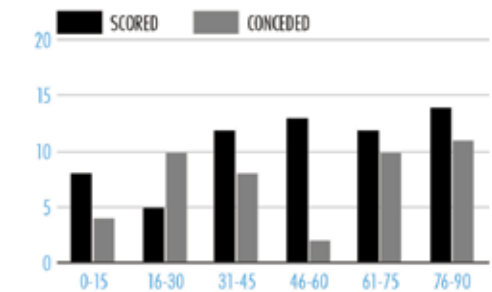

GOAL TIMES

*data does not include games played on April 5th.