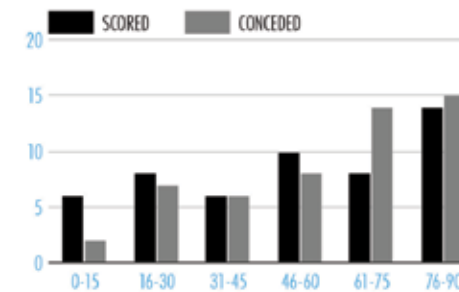

LOSING CONTROL

Managing your credit can be stressful or stress-free. The difference is our personalised text and email alerts to help you make payments on time. The difference is how great it feels to be in control.

The difference is Capital One
capitalone.co.uk

34.9% APR representative variable

® A registered mark of Capital One (Europe) plc. Registered Office: Trent House, Station Street, Nottingham, NG2 3HX. Registered in England and Wales. Company Number: 3879023. Authorised and Regulated by the Financial Conduct Authority.

2015-16 STAT PACK

MATCH FACTS

Luton have only won once in the five encounters with Stanley (D3 L1), with that victory coming last time out at Kenilworth Road last season.

MATCH FACTS

Indeed, Accrington's only win against the Hatters also came at the stadium, back in October 2008.

GOAL TIMES

GOAL TIMES

*data does not include games played on April 5th.