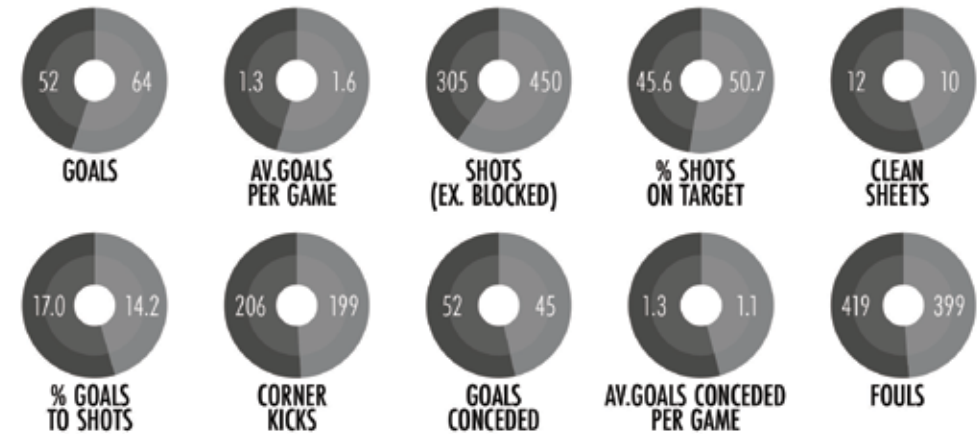

2015-16 STAT PACK

MATCH FACTS

Luton have only won once in the five encounters with Stanley (D3 L1), with that victory coming last time out at Kenilworth Road last season.

MATCH FACTS

Indeed, Accrington's only win against the Hatters also came at the stadium, back in October 2008.