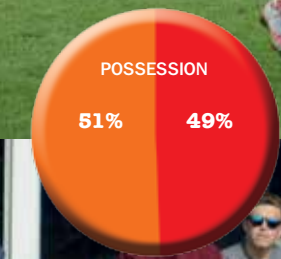

The Hatters push for a late leveller against Boro

HOW IT HAPPENED

1' And we're off. Stevenage get us off and under way. Town shooting towards the Oak Road end in this first half #COYH

2' 70 seconds in, Town penalty shout waved away by ref Handley. Marriott poleaxed in the box but nowt given. 0-0 #COYH

12' Better, better! McCourt on the ball, ground in anticipation, he glides forward, reverse pass inside to Marriott, first-time shot over.

14' Back come Boro, Luer the striker found well in the box with a good run, shot back across goal isn't far away. 0-0 #COYH

28' Still not a lot to get off your seat at yet. The visitors come forward and Tonge whacks one over the bar from 25 yards. 0-0 #COYH

36' End-to-end, Stevenage really should have a free-kick but the Town break upfield with Marriott, his cross deflected into keeper's arms.

40' Town sloppy in possession again. Ball into Leur's feet, his low shot held by Mitchell, though. 0-0 #COYH

41' Back come the Town, McGeehan drives forward at the middle of the Boro defence, threads a ball through for Marriott but he's offside. 0-0

HT Town 0-0 Stevenage. Another goalless first half for the Town here at Kenilworth Road. Now eight successive home matches without a goal in the first half for the Hatters. Last v Northampton 12th December #COYH

49' Closeseeeeee! Town hit the Stevenage bar, the closest we've come, Sheehan on the left, cuts inside, his right-foot shot pings off the top of the bar.

52' Town upping it now. Ball falls at the feet of McCourt whose first time shot on his left foot zooms just wide of the post. 0-0 #COYH

56' Another sniff for the Town. Paddy plays Marriott in down the left, he cuts inside and hits a low drive goalwards that Jones is equal to.