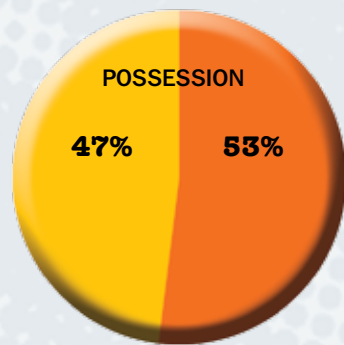

OXFORD 2

3 TOWN

ATTENDANCE 8,838
816 LUTON

Oxford United	Luton Town
BUCHEL	JUSTRAM
ROOFE	O'DONNELL
MULLINS	SHEEHAN (C)
WARING	POTTS
SERCOMBE	REA
HYLTON	LAWLESS
KENNY	GREEN
LUNDSTRAM	RUDDOCK
MAGUIRE	MPANZU
DUNKLEY	LEE
EVANS	McQUOID
	PIGOTT
SUBSTITUTES	
SERCOMBE, WARRING, WOFFEL, WELLS, JONES, BOWEN, ROBERTS	MURPHY, REPPAS, MAROTT, KING, BAYLIS, HUGHES, WHEELER

4	CORNERS	4
3	SHOTS ON TARGET	0
8	SHOTS WIDE	2
12	FOULS	11
1	OFFSIDES	1

WHAT'S THE STORY?

Joe Pigott's first goals in Hatters colours coupled with Olly Lee's superb volley gave the Hatters an 11th away victory of the season thanks to a thrilling 3-2 victory at Oxford United.

Pigott tapped in from Benji Buchel's mistake to equalise before Lee's first-time effort secured a thrilling first-half comeback.

The striker finished the game with a clinical strike, giving the Town a victory after conceding first for the first time in almost two years.

Danny Hylton opened the scoring after just 90 seconds, while Chez Dunkley equalised in an end-to-end encounter at the Kassam Stadium.

And while the promotion-chasing hosts came close late on in search of an equaliser the Town held firm and Elliot Justham made a fine save to ensure his side made it two wins in four days.

JONES SAID:

“Joe Pigott was clinical. I've kept faith with him and he's responded. The kid has shown some wonderful character and I'm proud of him.

“He did need a first goal, but it doesn't help with a lot of negativity surrounding it because he's a good young player and I need the fans to trust me that, when we bring a player, in it won't be someone that ends up costing us money in the long-run. It won't be someone that we can't play, can't use or proves to be ridiculous. It won't be that. We bring in value here.

“We bring in young quality. We bring in quality, whether it's young or old, so just bear with us. Just trust us.”