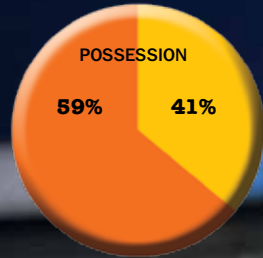

TOWN 1 0 DAGENHAM

ATTENDANCE
6,995
67 DAGENHAM

Pelly Ruddock celebrates his winning goal

WHAT'S THE STORY?

Pelly Ruddock Mpanzu's fine first half strike was the difference at the Hatters halted a three-match losing streak with a victory over bottom-of-the-table Dagenham & Redbridge.

Ruddock turn and struck a power drive home from inside the penalty area to give the Town a richly-deserved win against former manager John Still's Daggers. It was the first time the Hatters had scored a goal in the first half of a game at Kenilworth Road since mid-December.

The visitors came close to levelling in the second period, striking the woodwork themselves, but Elliot Justham was rarely tested and the Hatters held on to keep alive their slim Play-Off hopes.

JONES SAID:

“I think we deserved it, first half we were excellent, and as I said when I first arrived here, teams will change when they come to Kenilworth Road. “But I thought we were excellent, how we moved it, how we passed it, barring a real cutting edge at times, we could have been comfortable. “As it was, they changed second half, came out and had a right go, were unlucky not to get a goal, but we’ve had chances second half as well. “I’m just pleased we’ve taken a chance and been clinical first half with Pelly Ruddock’s goal, and that’s won us the game, whereas we’ve probably played better second half on Saturday and lost the game, so I’m just pleased.”

LUTON TOWN FOOTBALL CLUB		DAGENHAM & REDBRIDGE	
TUESDAY 12TH APRIL 2016			
JUSTHAM	O'DONNELL	COUSINS	LABADIE
POTTS	SHEEHAN (C)	HOYTE	WIDDOWSON
SMITH	REA	CASH	HYAM
GREEN	LEE	RICHARDS	MULDOON
RUDDOCK	MPANZU	HEMMINGS	DIKAMONA
MCCOY	MARRIOTT	DODGE	
SUBSTITUTES			
LANKFORD	BORRAN	MOORE	COOPER
BURTON	MILLER	MCCOY	CROFT
WRIGHT	WIDDOWSON	PERRELL	ROGERS

7	CORNERS	4
5	SHOTS ON TARGET	3
6	SHOTS WIDE	4
11	FOULS	9
1	OFFSIDES	0