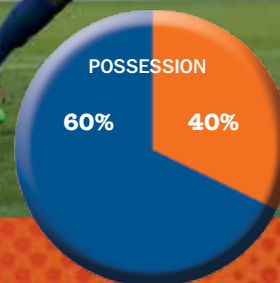

ATTENDANCE 3,497
235 LUTON

CARLISLE 1 2 TOWN

WHAT'S THE STORY?

Joe Pigott netted his third goal in two games as the Hatters secured a 12th victory away from home this season.

Pigott profited from Pelly Ruddock's flick back to fire the Hatters in front at the break.

And it got better for the Town in the second half when Josh McQuoid doubled the advantage after fantastic work from Pigott, reciprocating McQuoid's assist from the Oxford trip.

And although Jack Stacey pulled one back for Carlisle, the Town hung on to a third successive League 2 victory with a resolute defensive display to keep up their fantastic record away from Kenilworth Road this season.

The win meant the Hatters rose above their hosts in the table, although the difference between them and the Play-Offs remains at six points.

LUTON TOWN		CARLISLE	
TUESDAY 19TH APRIL 2016			
GILLESPIE	JUSTHAM		
GRAINGER (C)	O'DONNELL		
JOYCE	SHEEHAN (C)		
ATKINSON	POTTS		
KENNEDY	REA		
WYKE	LAWLESS		
COMLEY	GREEN		
STACEY	RUDDOCK	MPANZU	
GILLIEAD	LEE	McQUOID	
GILLESPHY	McQUOID	PIGOTT	
McQUEEN			
SUBSTITUTES			
BREVA	SWINNEY	HANFORD	
BEWLEY	ARCHER	ALLEN	
THOMPSON	ASHMAN		
		WATSON	
		REDFERN	
		MARSH	
		WATSON	
		WATSON	

JONES SAID: